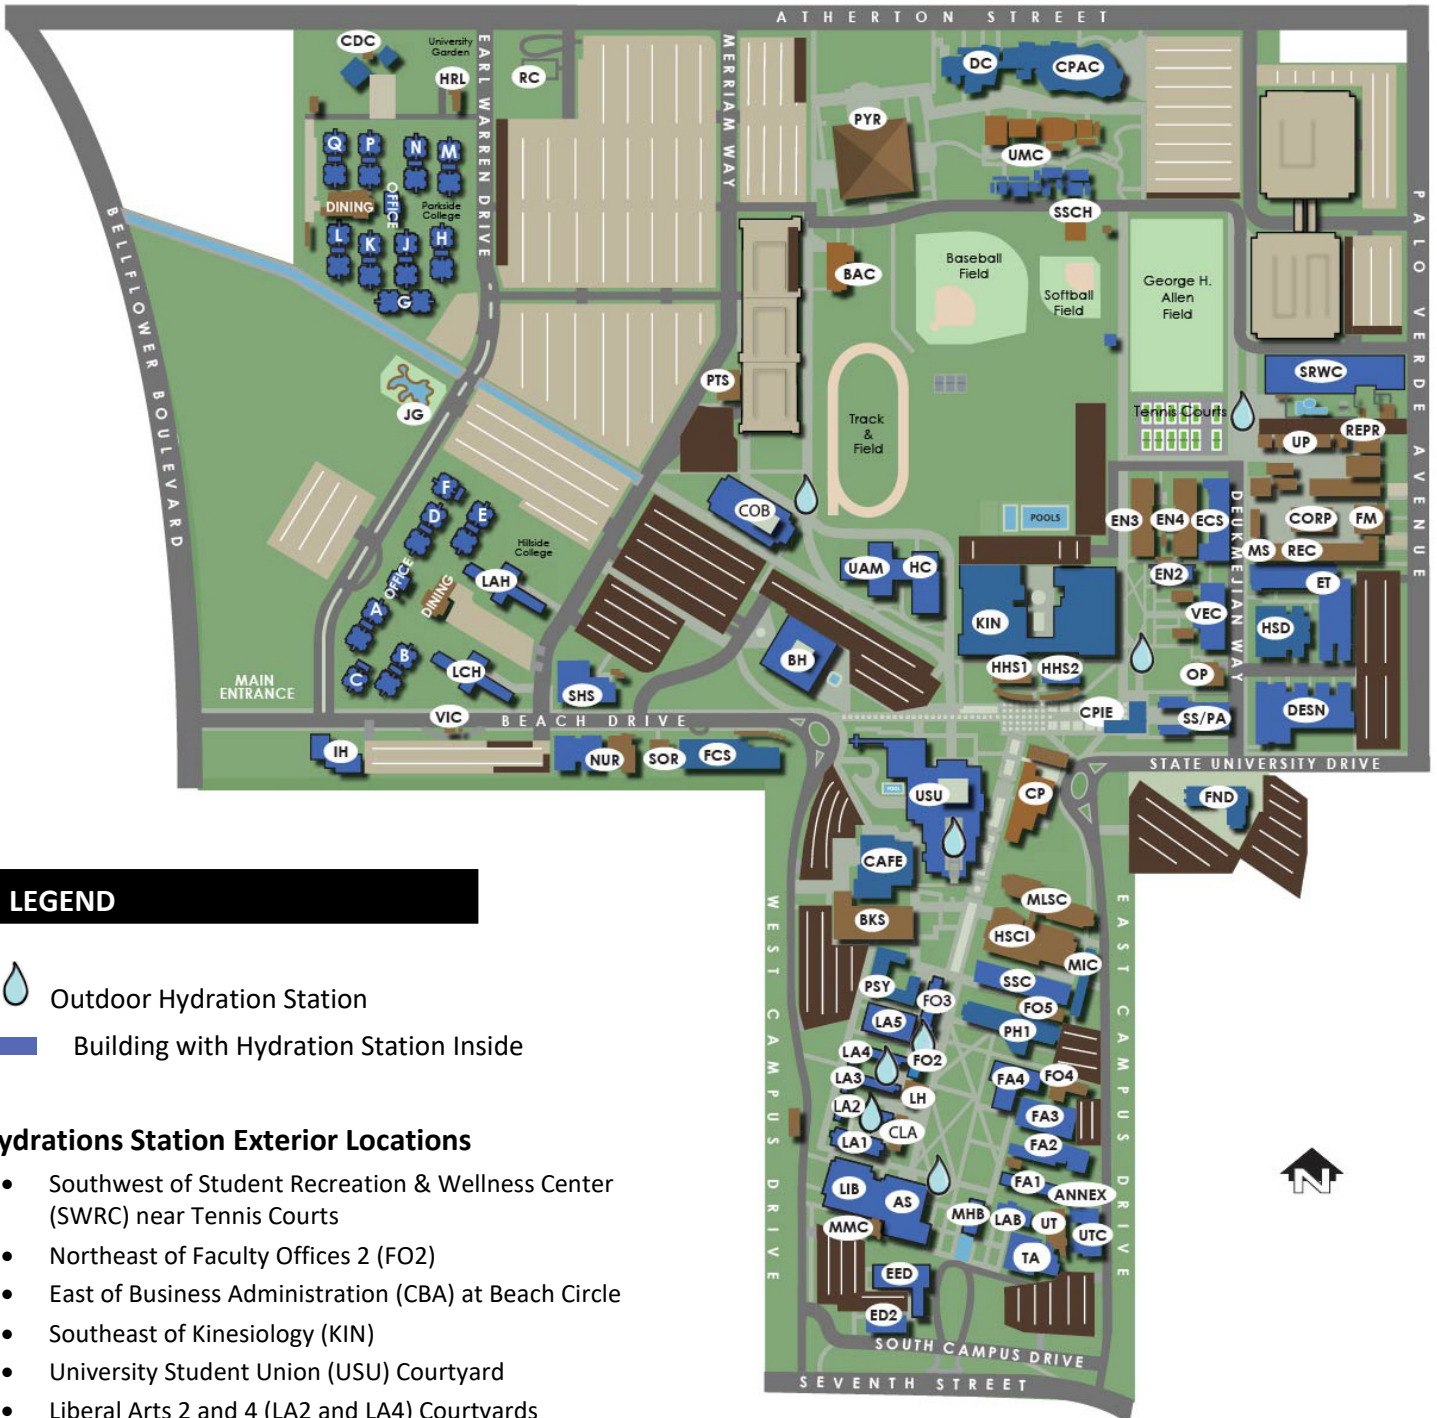

Hydration Stations Location Map

LEGEND

- Outdoor Hydration Station
- Building with Hydration Station Inside

Hydrations Station Exterior Locations

- Southwest of Student Recreation & Wellness Center (SRWC) near Tennis Courts
- Northeast of Faculty Offices 2 (FO2)
- East of Business Administration (CBA) at Beach Circle
- Southeast of Kinesiology (KIN)
- University Student Union (USU) Courtyard
- Liberal Arts 2 and 4 (LA2 and LA4) Courtyards
- Northeast of Academic Services (AS)

Hydration Station Interior Locations (continued)

TA	Theater Arts	1 st Floor
UMC	University Music Center	1 st Floor South Wing
UP	University Police	1 st Floor
USU	University Student Union	1 st , 2 nd , and 3 rd Floor
UTC	University Telecommunication Center	1 st Floor
VEC	Vivian Engineering Center	1 st Floor
Hillside	Buildings A, B, C, D, E, F	1st & 2nd Floors
Parkside	Buildings G, H, J, K, L, M, N, P, Q	1st & 2nd Floors
Parkside	Office	1 st Floor
Hillside	International House	1st & 2nd Floors
Hillside	Los Cerritos Hall	1 st , 2 nd & 3 rd Floors
Hillside	Los Alamitos Hall	1 st , 2 nd & 3 rd Floors
Hillside	Office	1 st Floor