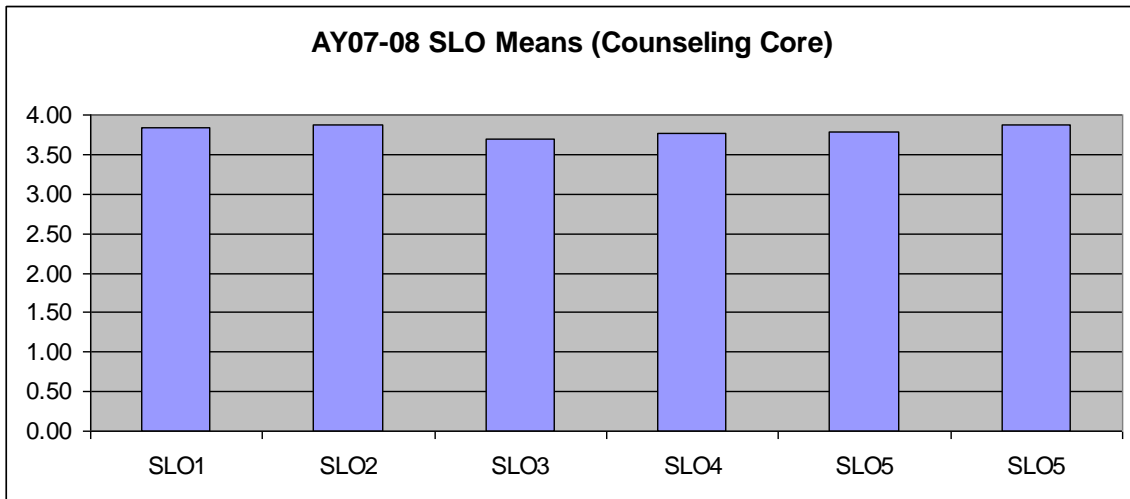

Counseling Core – AY07-08

SLO5 (N=48)

SLO6 (N=75)