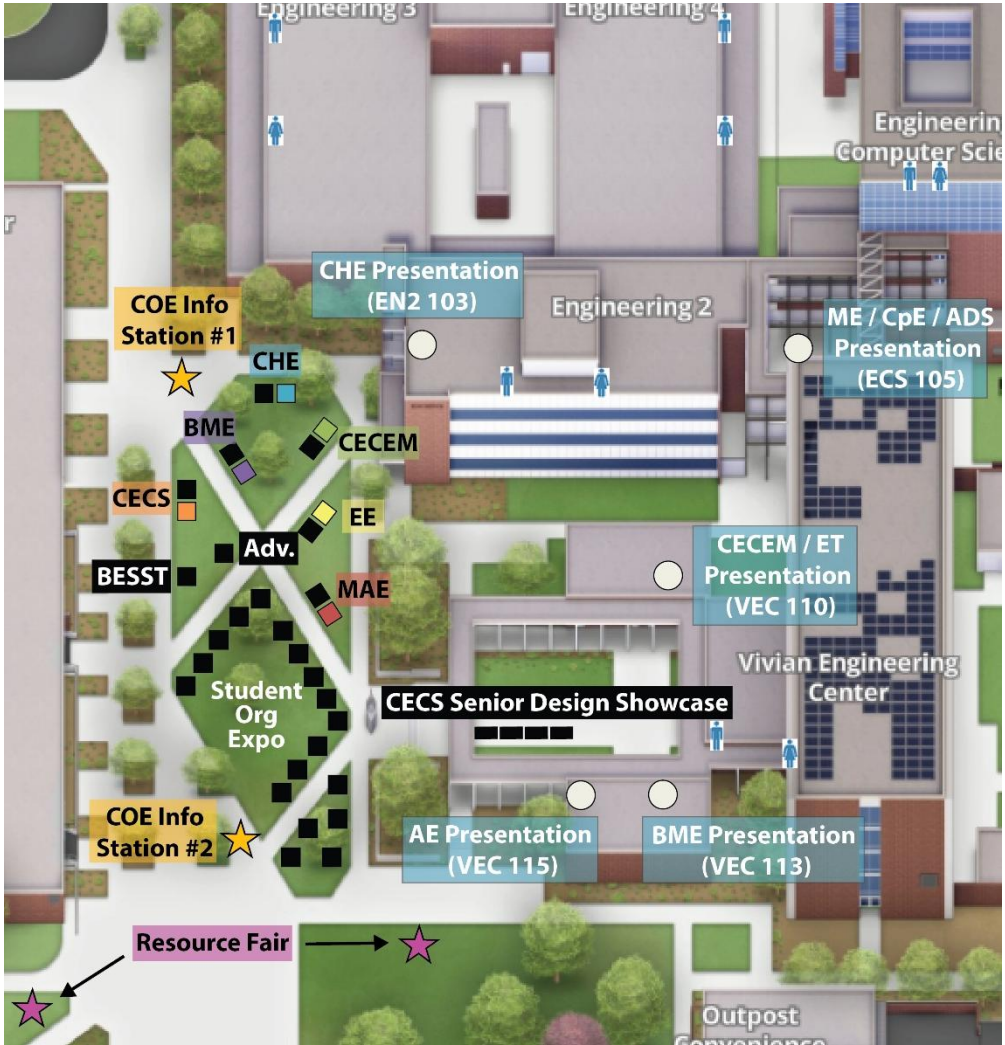

DAY AT THE 20 BEACH 26 ENGINEERING SHOWCASE

APR
11
2026

CONTINUOUS TIMES: 10AM - 3PM

CSULB Resource Fair

Outpost Lawn

Over 100 different CSULB resources will be tabling at the Resource Fair. Come walk down Friendship Walk and explore some of what CSULB has to offer.

Time: 12:00 p.m. - 12:50 p.m.

- Aerospace Engineering (AE) VEC 115
- Computer Engineering and Computer Science (CECS) ECS 105
- Engineering Technology (ET) VEC 110

Time: 1:00 p.m. - 1:50 p.m.

- Applied Data Science (ADS) ECS 105

Engineering Lab Tours

VEC Quad

COE departments (except CECS and ChE) will offer lab tours during the Showcase. Sign up at each department's station in the VEC Quad. **Space is limited and on a first-come, first-serve basis.**

Time: 10:50 a.m., 11:50 a.m., 12:50 p.m.

FIXED TIMES: SEE ACTIVITY

DAY AT THE
20 BEACH 26
ENGINEERING SHOWCASE

APR
11
2026

Scan for interactive Google Map!