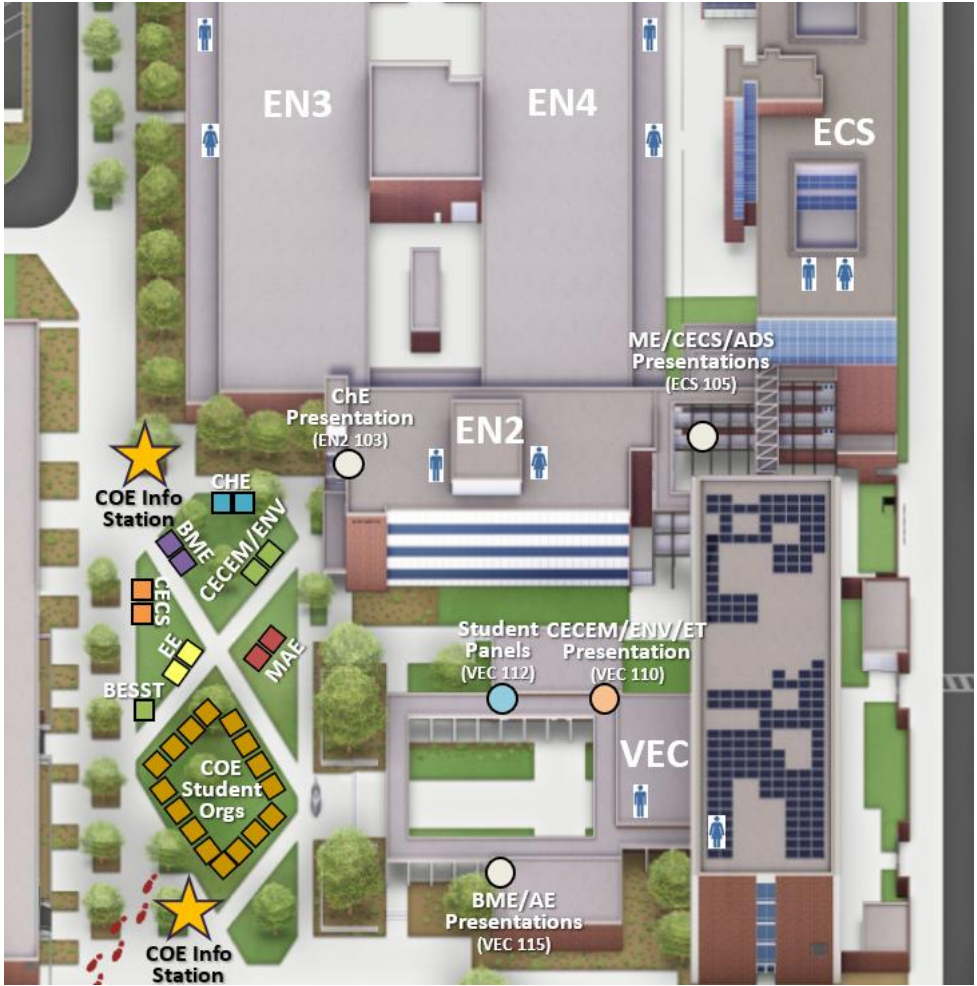

Engineering Lab Tours VEC Quad

COE departments (except CECS) will offer lab tours during the Showcase. Sign up at each department's station in the VEC Quad. **Space is limited and on a first-come, first-serve basis.**

Time: 10:50 a.m., 11:50 a.m., 12:50 p.m.

FIXED TIMES: SEE ACTIVITY

DAY AT THE
20 BEACH 25
ENGINEERING SHOWCASE

APR
12
2025

Website: <https://www.csulb.edu/coe-datb>

Scan QR code for interactive Google Map!
<https://bit.ly/2025DATB-EngineeringMap>