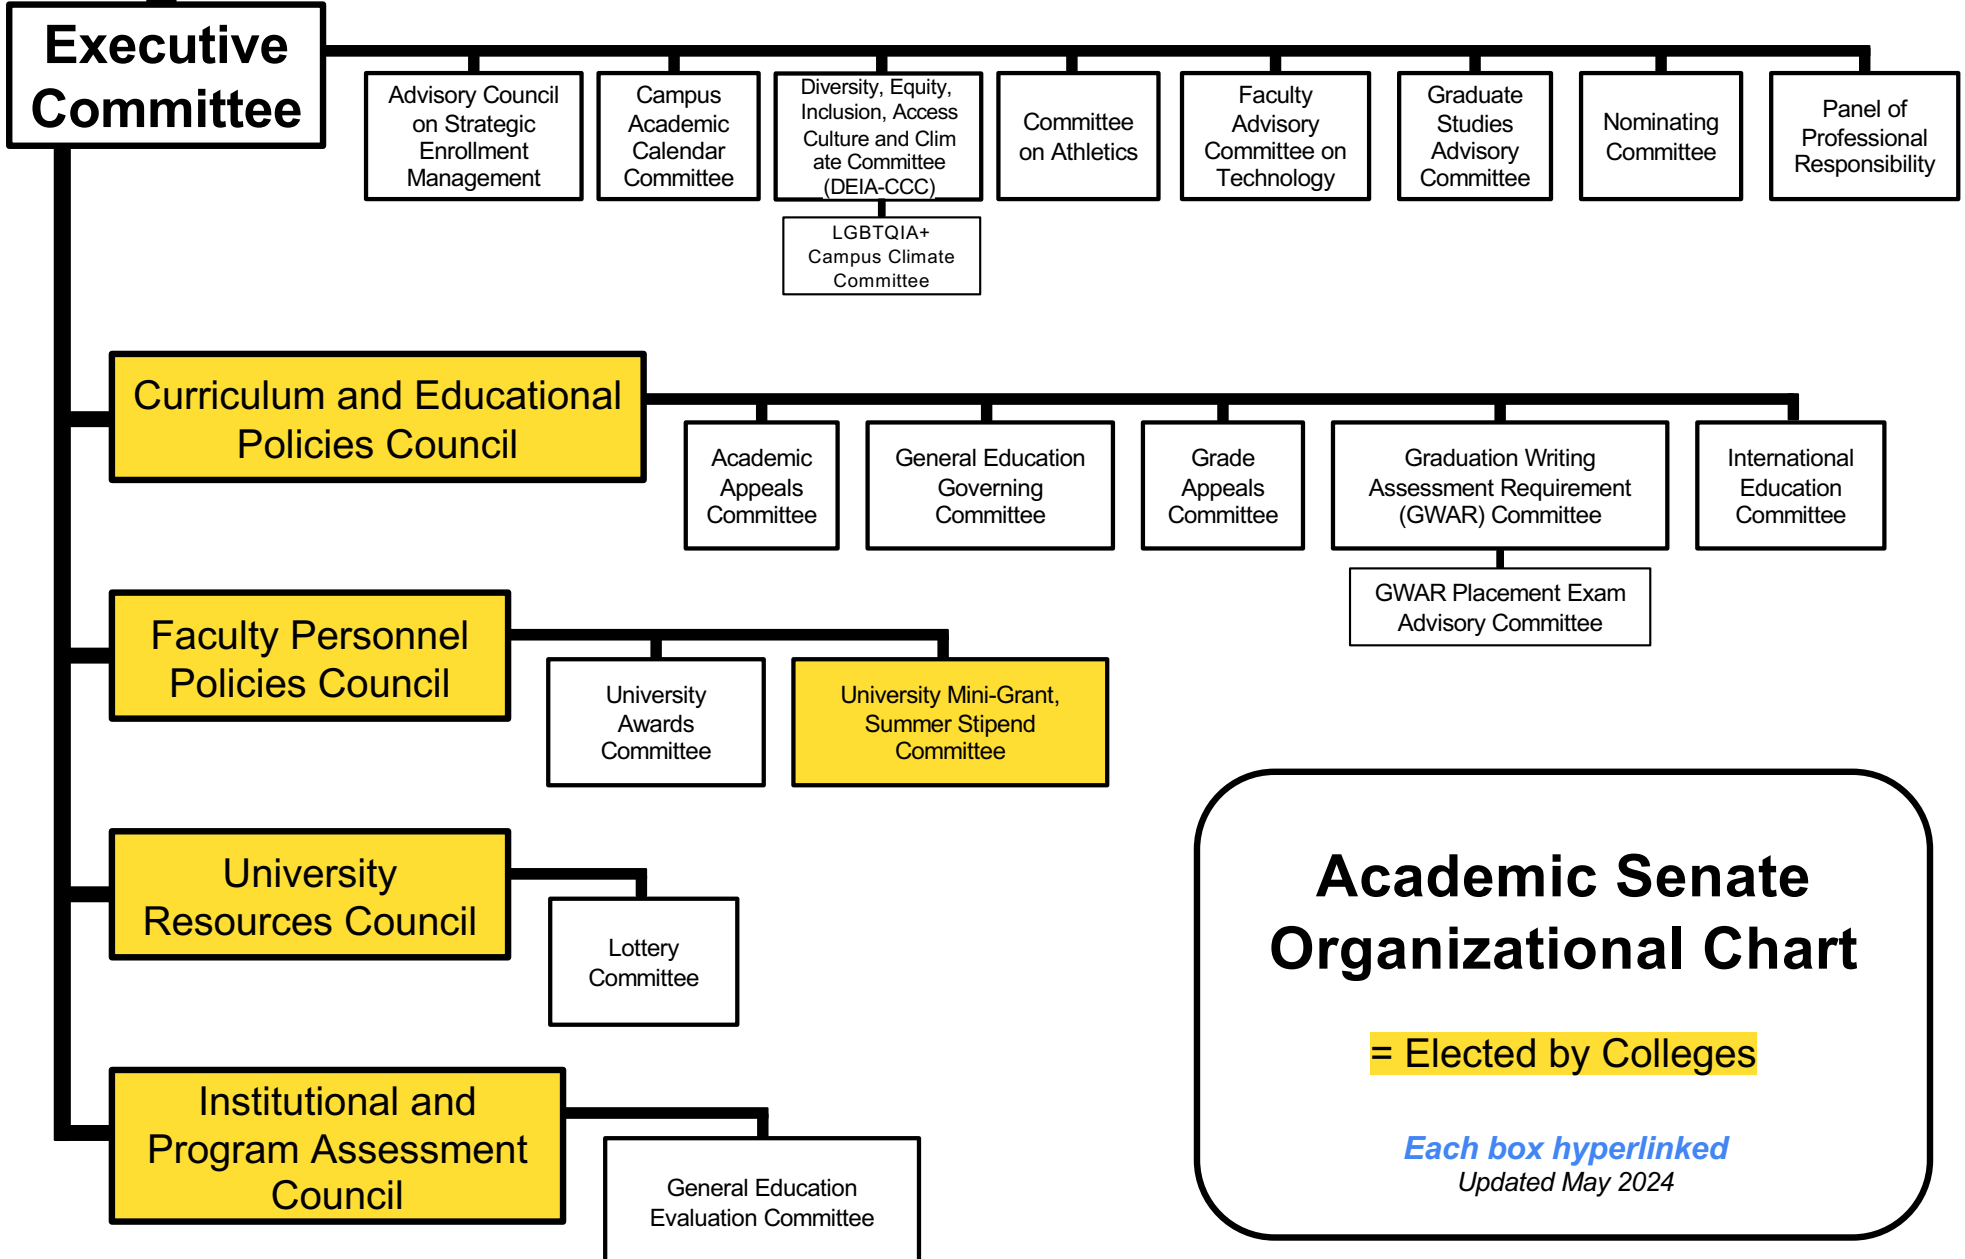

ACADEMIC SENATE

CALIFORNIA STATE UNIVERSITY
LONG BEACH

Academic Senate Organizational Chart

= Elected by Colleges

Each box hyperlinked

Updated May 2024