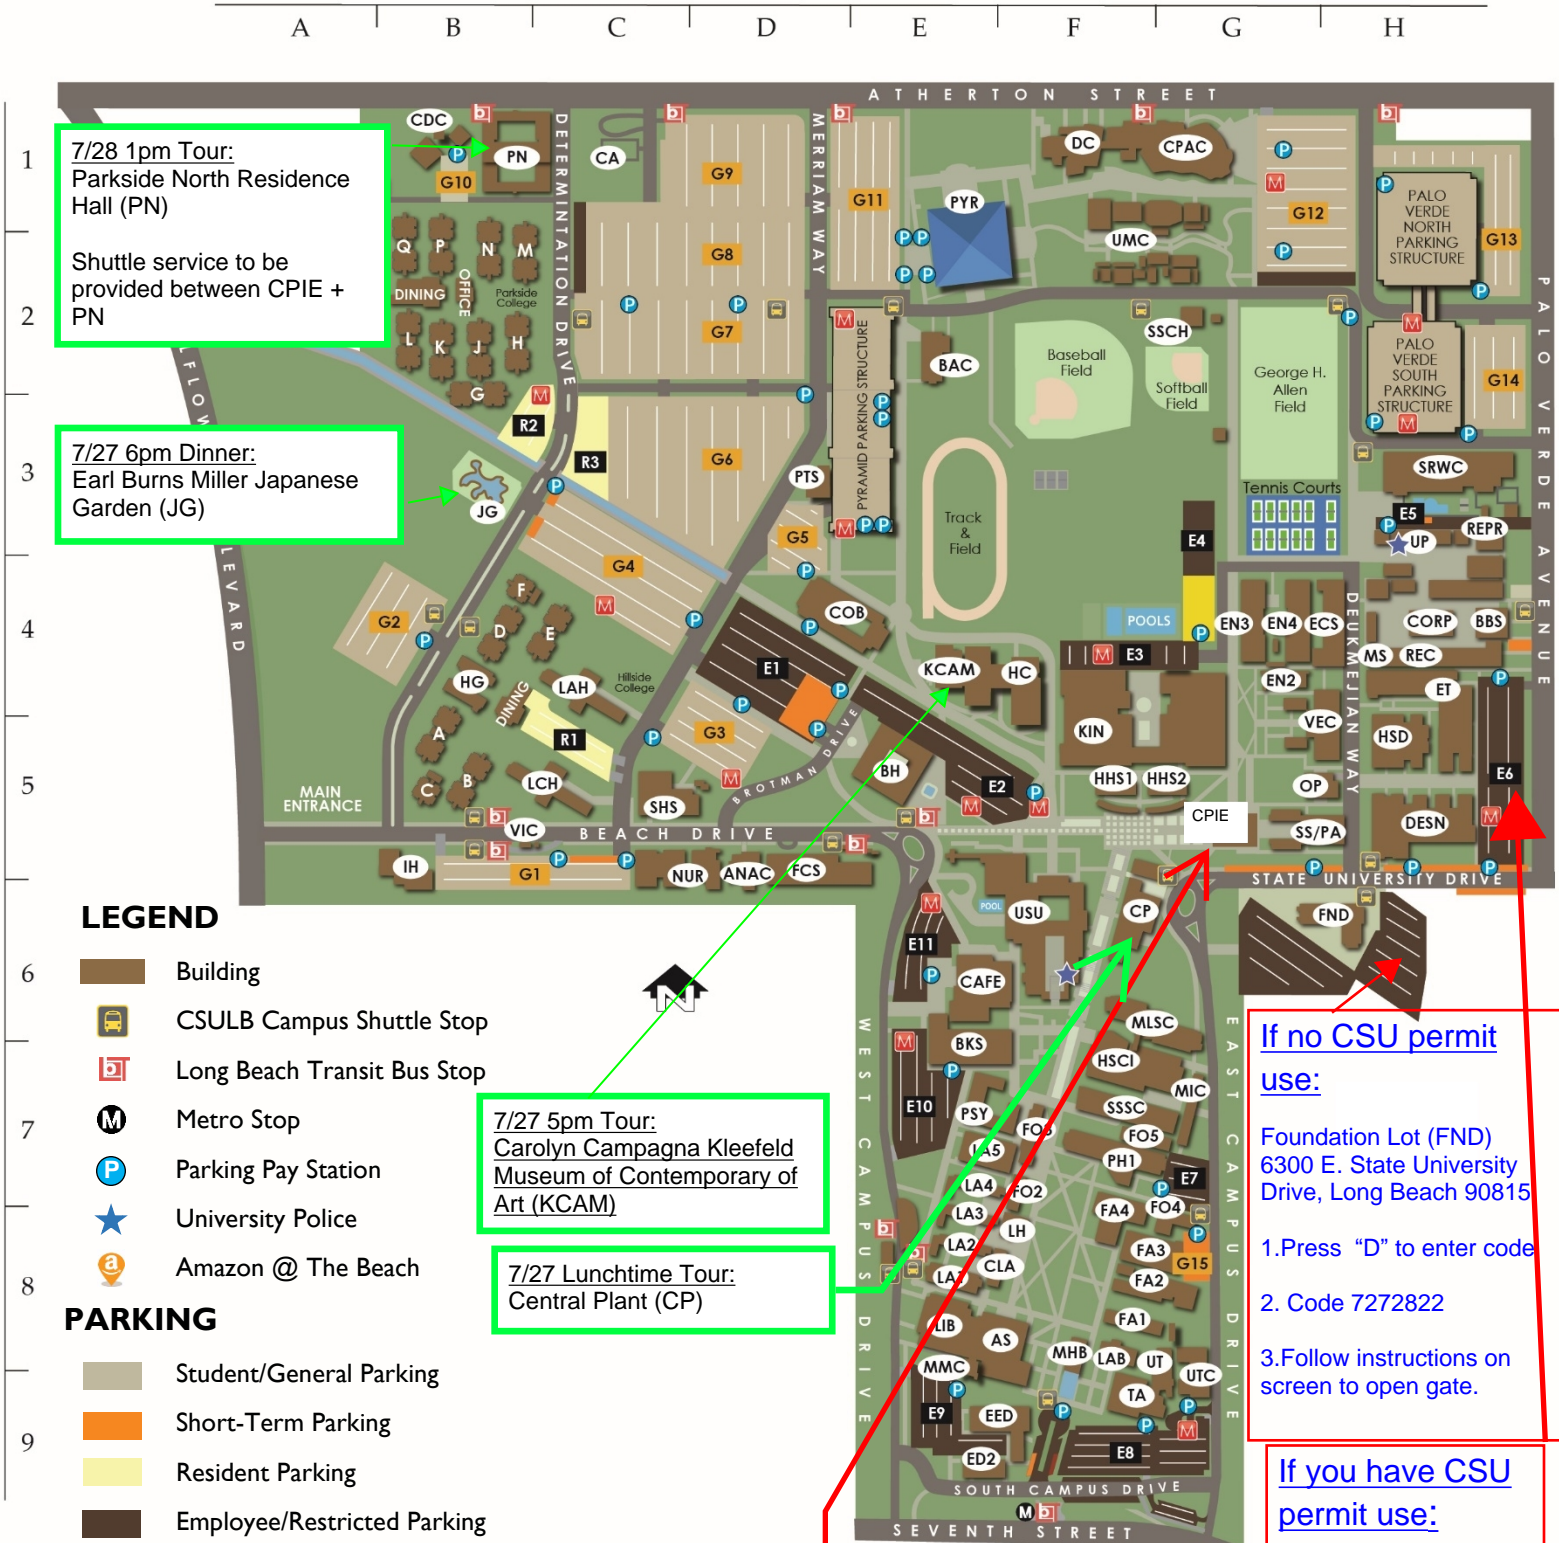

CALIFORNIA STATE UNIVERSITY LONG BEACH

CAMPUS MAP

1250 Bellflower Blvd, Long Beach, CA 90840

7/28 1pm Tour:
Parkside North Residence
Hall (PN)

Shuttle service to be
provided between CPIE +
PN

7/27 6pm Dinner:
Earl Burns Miller Japanese
Garden (JG)

7/27 5pm Tour:
Carolyn Campagna Kleefeld
Museum of Contemporary of
Art (KCAM)

7/27 Lunchtime Tour:
Central Plant (CP)

If no CSU permit
use:

Foundation Lot (FND)
6300 E. State University
Drive, Long Beach 90815

1. Press "D" to enter code
2. Code 7272822
3. Follow instructions on
screen to open gate.

If you have CSU
permit use:

Lot E6
1331 Palo Verde Ave
Long Beach 90815

Be sure permit is on
display

Meeting Location
CPIE(College of Professional + International Education)
Building Ground Floor
Across the street from Foundation Parking Lot

LEGEND

- Building
- CSULB Campus Shuttle Stop
- Long Beach Transit Bus Stop
- Metro Stop
- Parking Pay Station
- University Police
- Amazon @ The Beach

PARKING

- Student/General Parking
- Short-Term Parking
- Resident Parking
- Employee/Restricted Parking
- Lot 10A Permit Parking
- 15-Min Loading Zone
- Motorcycle Parking