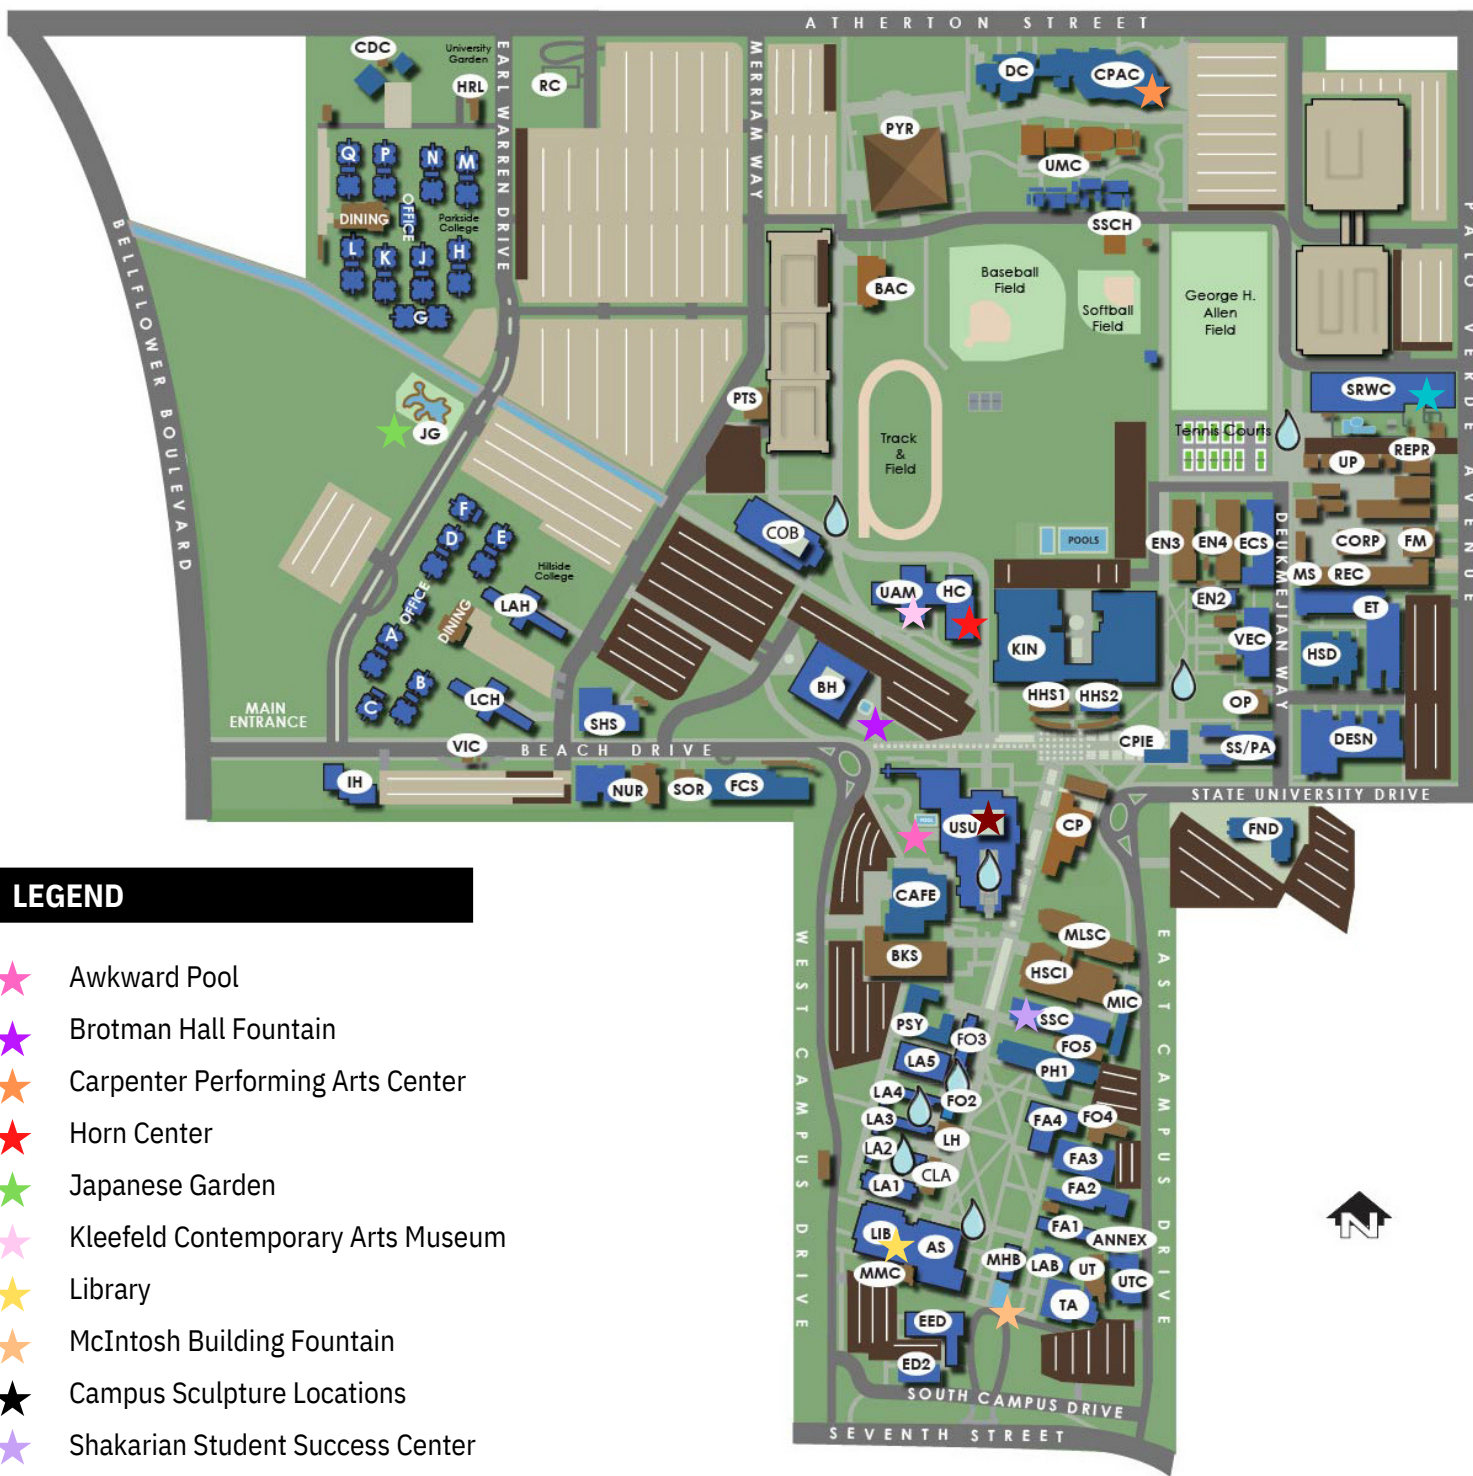

# LONG BEACH

STATE UNIVERSITY

LifeFit

## Campus Wellness Spaces

### LEGEND

- ★ Awkward Pool
- ★ Brotman Hall Fountain
- ★ Carpenter Performing Arts Center
- ★ Horn Center
- ★ Japanese Garden
- ★ Kleefeld Contemporary Arts Museum
- ★ Library
- ★ McIntosh Building Fountain
- ★ Campus Sculpture Locations
- ★ Shakarian Student Success Center
- ★ Student Recreation and Wellness Center
- ★ University Student Union
- 💧 Outdoor Hydration Station
- 🏠 Building with Hydration Station Inside

★ [For a separate map of all 21 sculpture locations visit this link](#)

★ [For information on Meditation Tuesdays or Tuesday Talks visit this link](#)