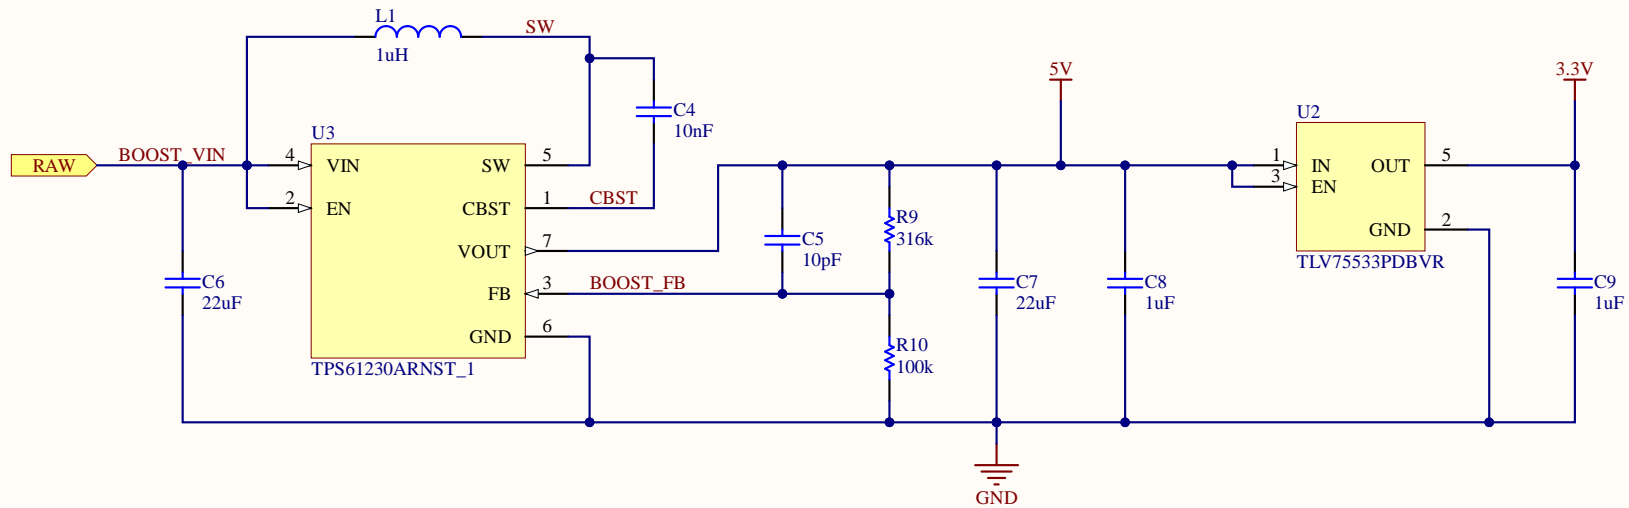

Title		
Size	Number	Revision
A		
Date:	6/30/2020	Sheet of
File:	C:\Users\...\2_power-mgmt.SchDoc	Drawn By: