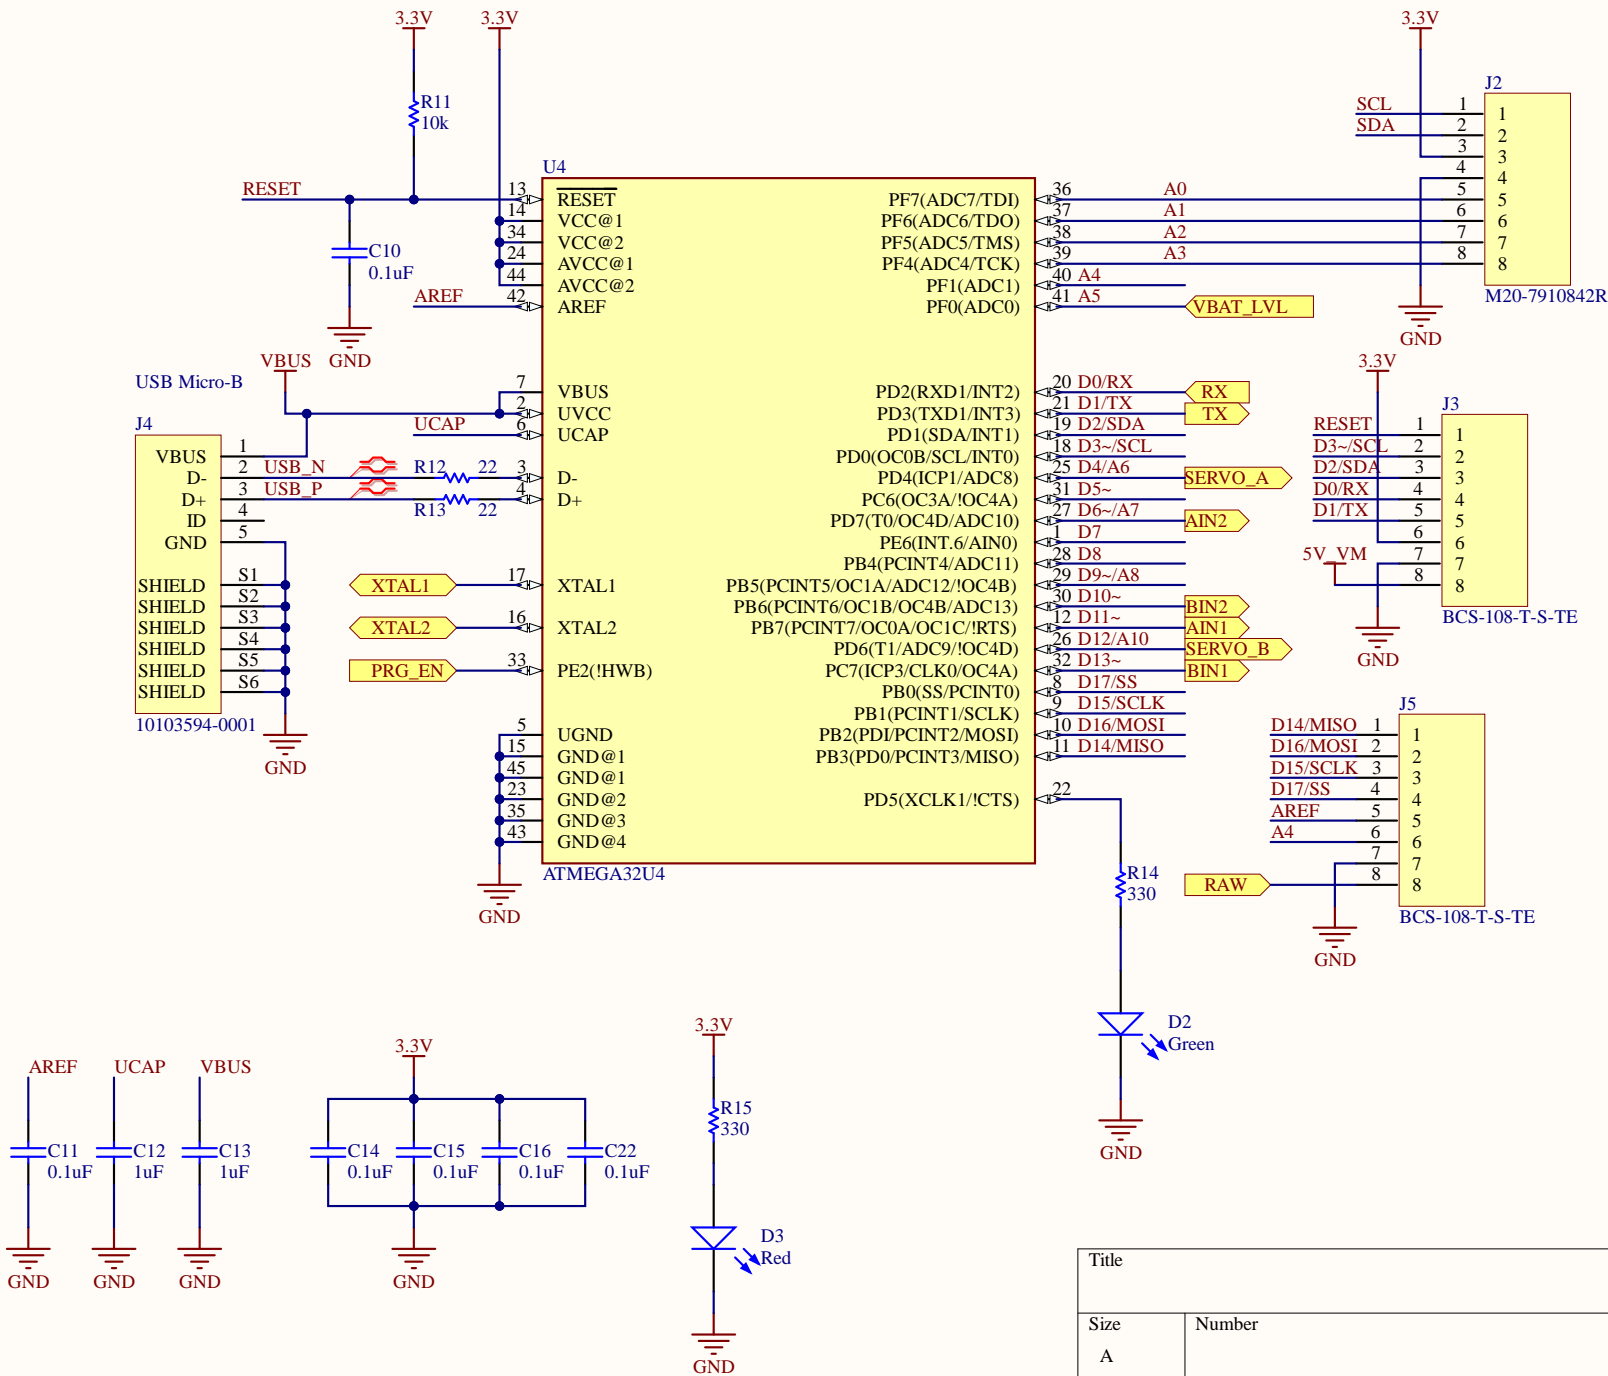

Title		
Size	Number	Revision
A		
Date:	6/30/2020	Sheet of
File:	C:\Users\...\I_power-in.SchDoc	Drawn By:

Title		
Size	Number	Revision
A		
Date:	6/30/2020	Sheet of
File:	C:\Users\...\2_power-mgmt.SchDoc	Drawn By:

Title		
Size	Number	Revision
A		
Date:	6/30/2020	Sheet of
File:	C:\Users\...\3_MCU.SchDoc	Drawn By:

Title		
Size	Number	Revision
A		
Date:	6/30/2020	Sheet of
File:	C:\Users\...\4_MotorsServos.SchDoc	Drawn By: