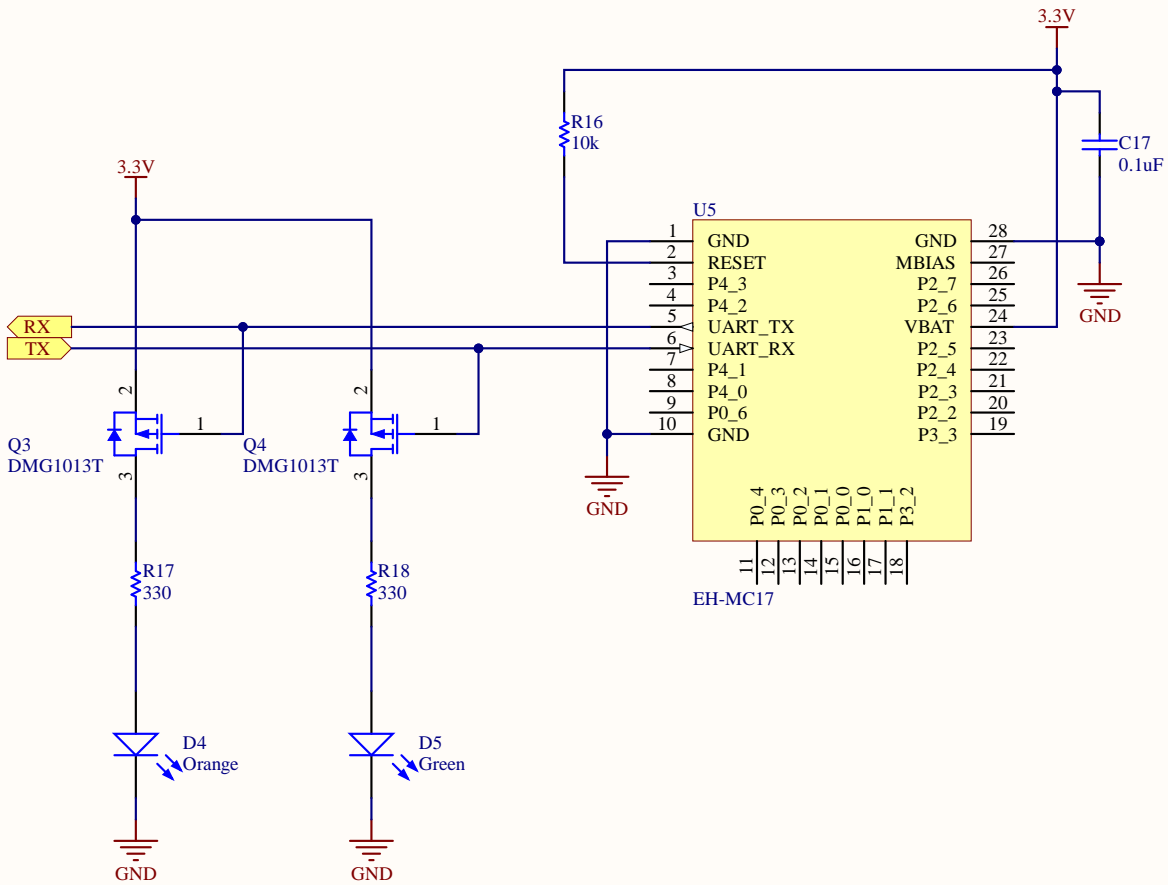

Title		
Size	Number	Revision
A		
Date:	6/30/2020	Sheet of
File:	C:\Users\...\3_MCU.SchDoc	Drawn By:

Title		
Size	Number	Revision
A		
Date:	6/30/2020	Sheet of
File:	C:\Users\...\4_MotorsServos.SchDoc	Drawn By: