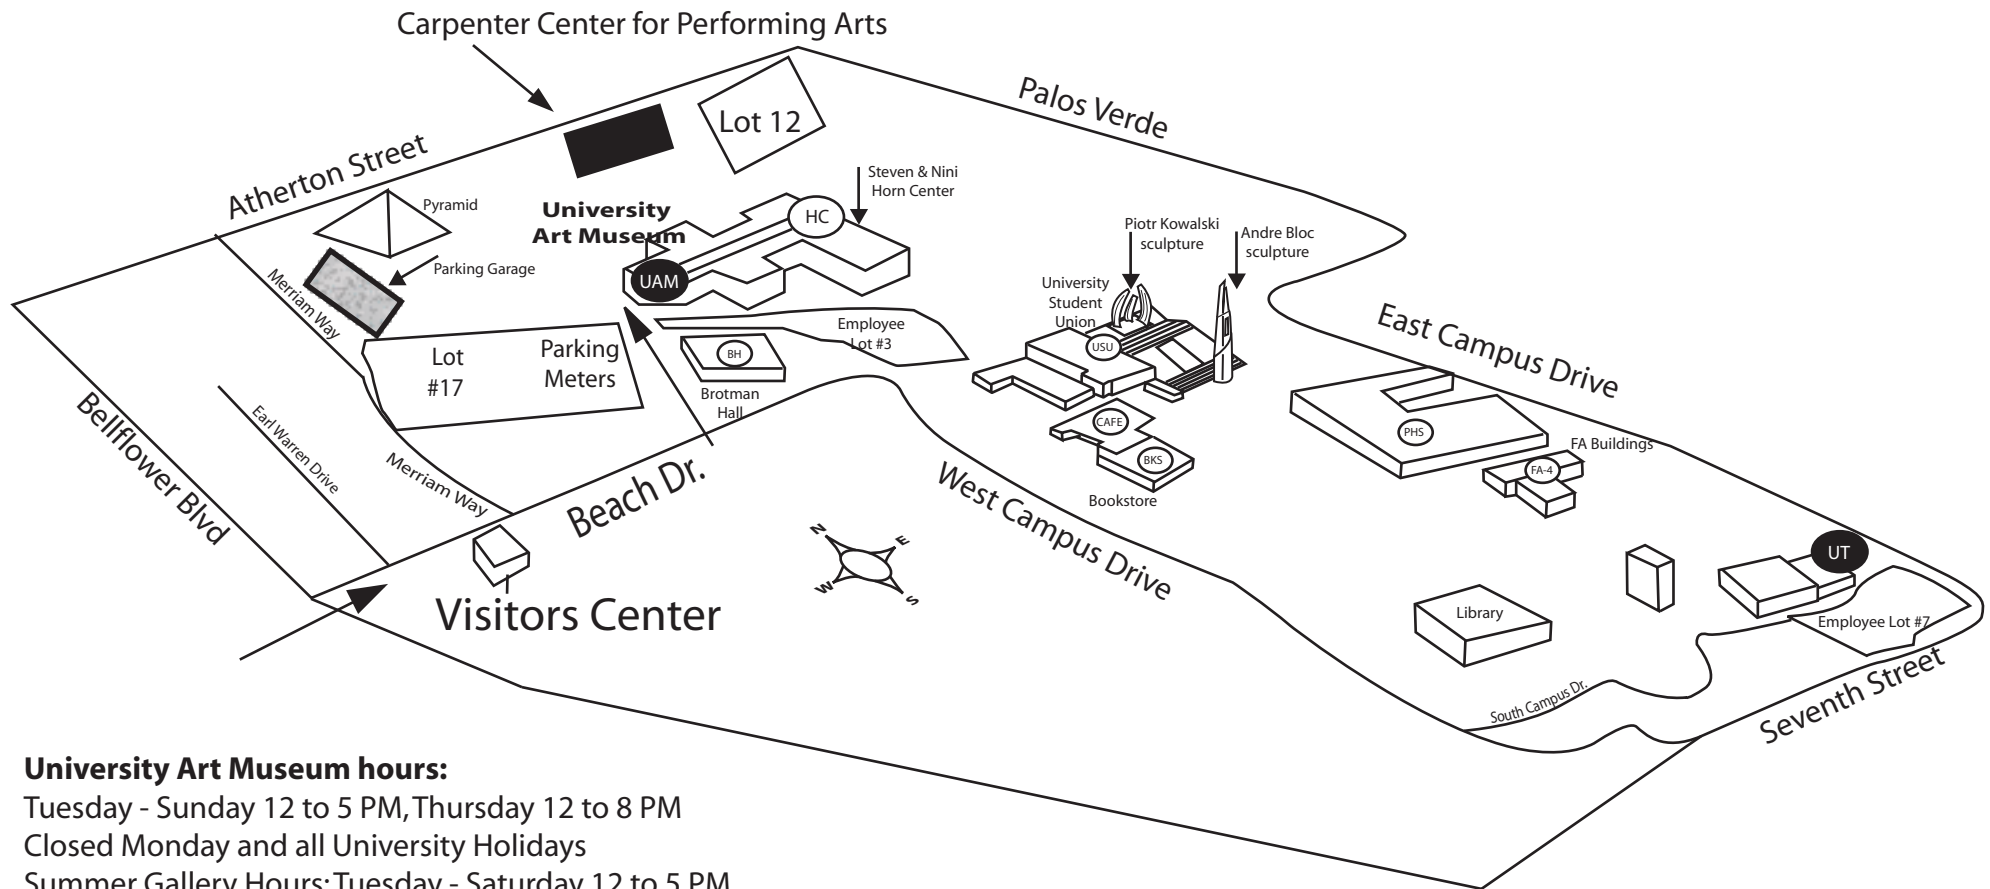

# Directions to: **UNIVERSITY ART MUSEUM**

## **University Art Museum hours:**

Tuesday - Sunday 12 to 5 PM, Thursday 12 to 8 PM

Closed Monday and all University Holidays

Summer Gallery Hours: Tuesday - Saturday 12 to 5 PM

## **Directions:**

General Parking: From 405, exit Bellflower South, drive south on Bellflower, left on Atherton, right on Merriam Way, metered parking in lot number 17.

Parking Reservations: From 405, exit Bellflower South, drive south on Bellflower, left on Beach Drive, drive into the Visitors Center kiosk on the right hand side to pick up a parking permit and directions on where to park. They will also give you a map.