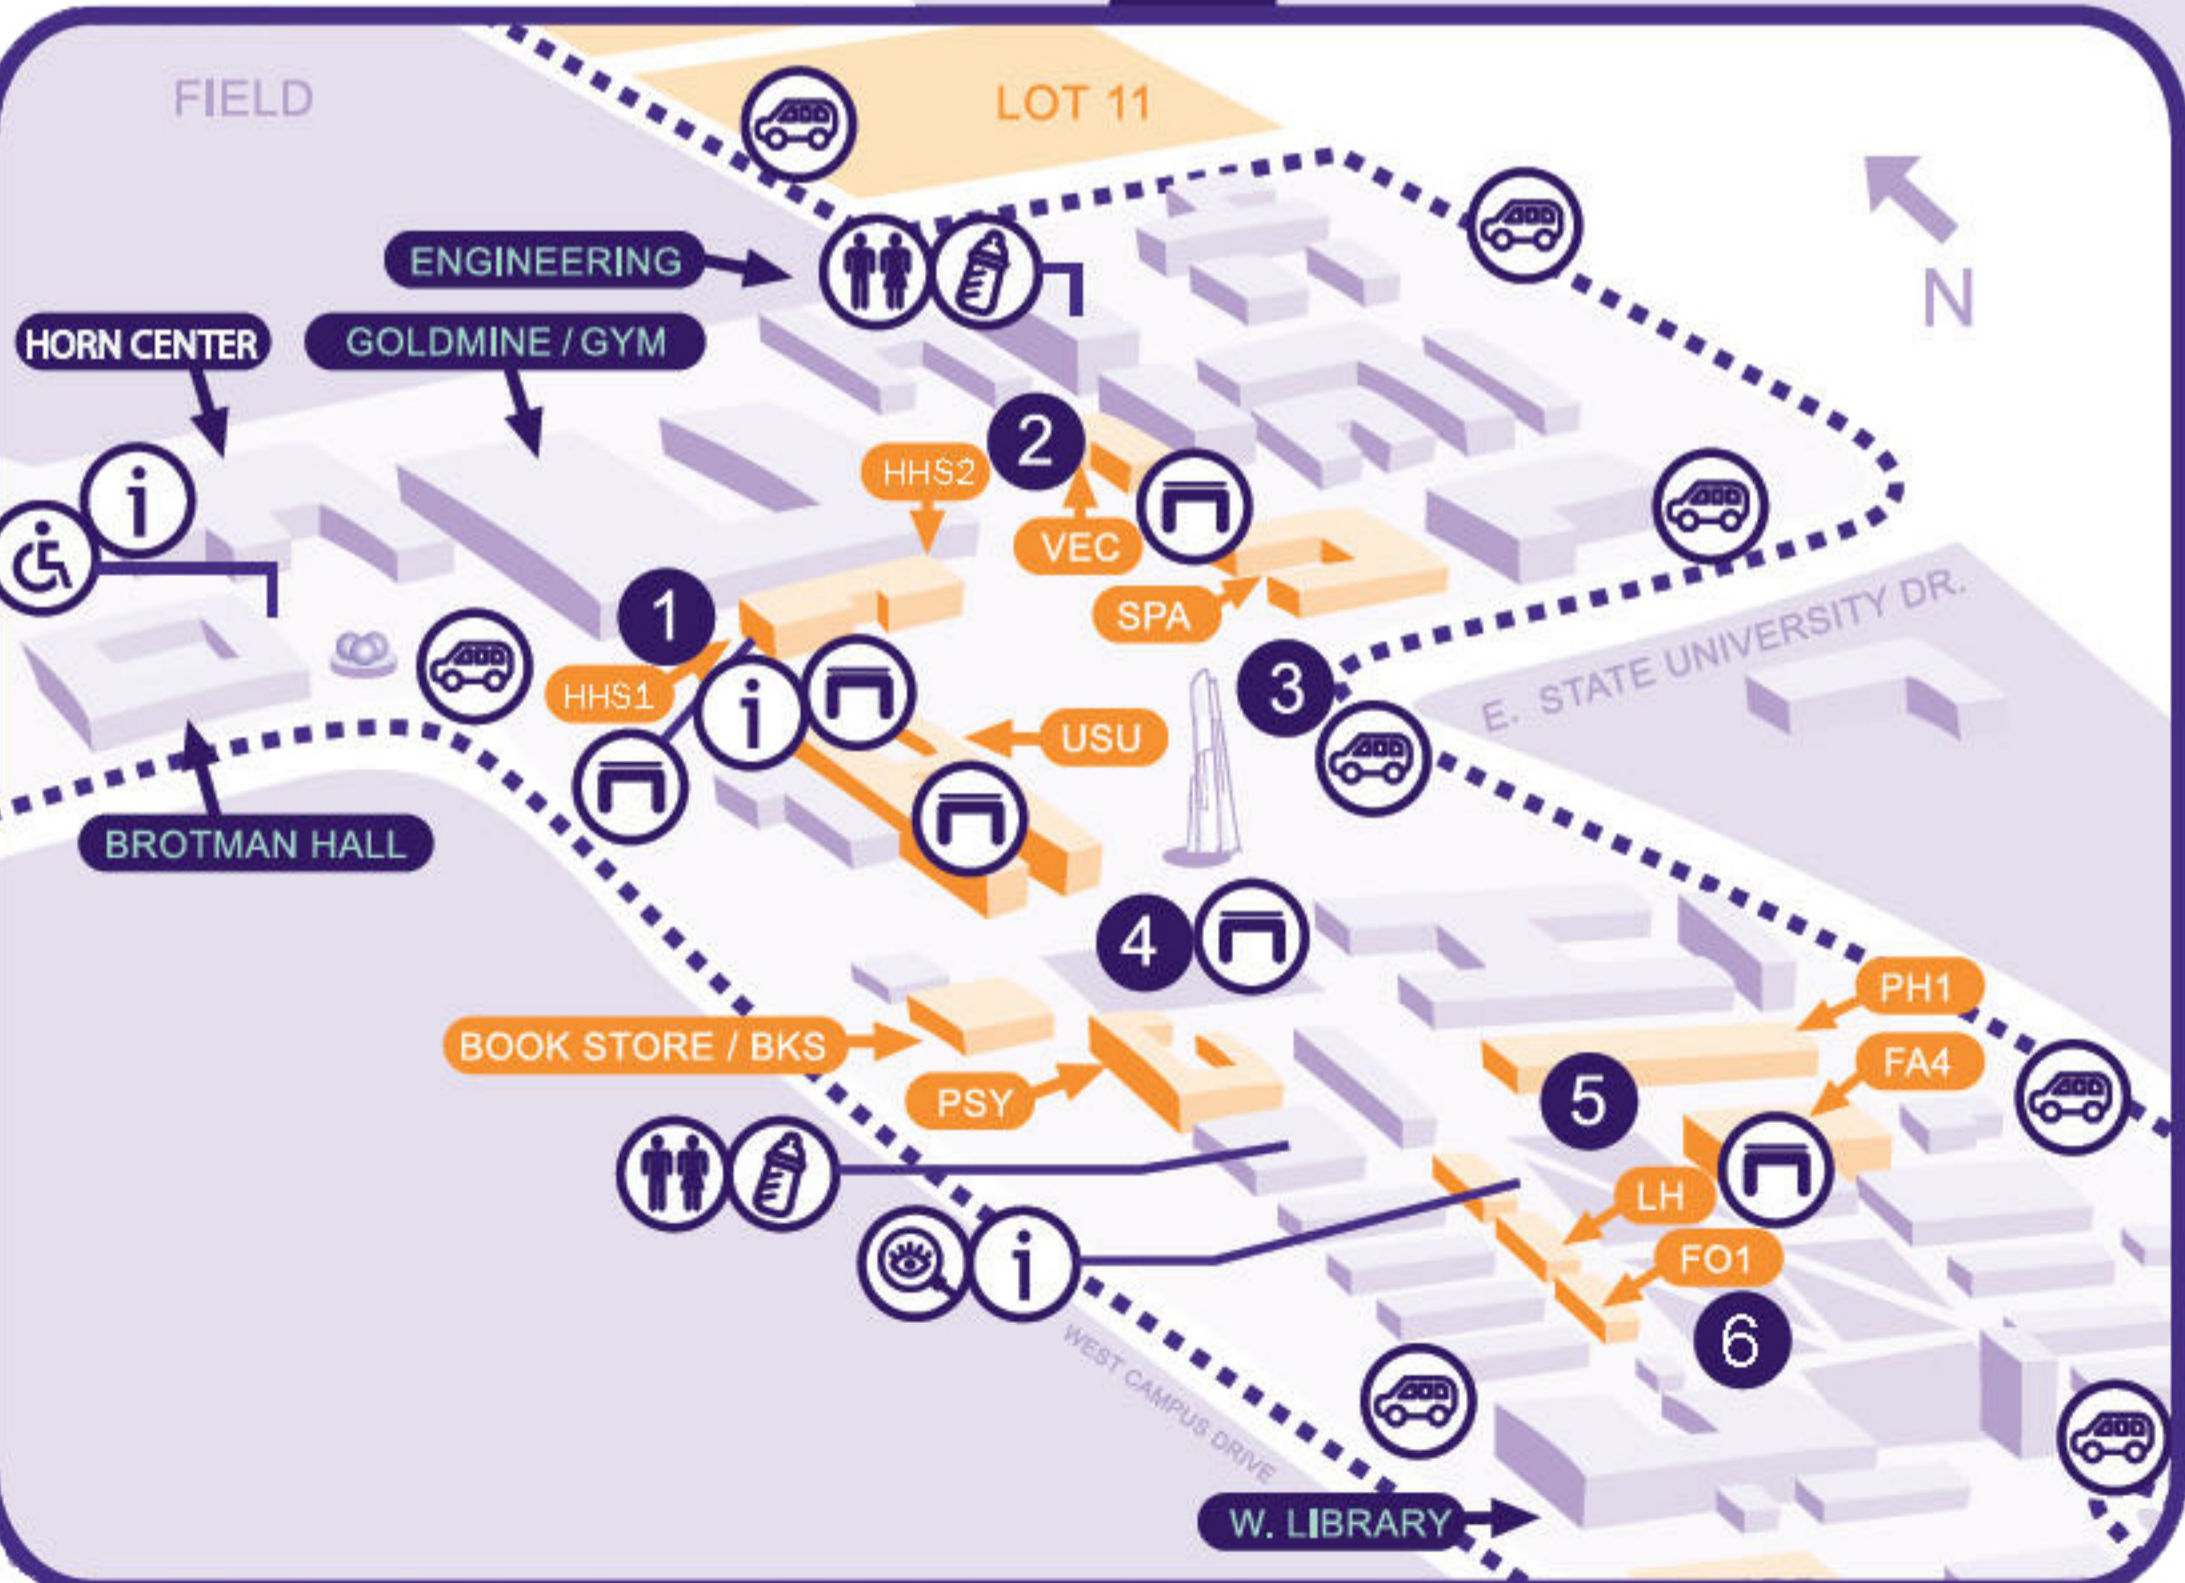

KALEIDOSCOPE

2009

-  Information Booth
-  Wheel Chair Routes (look for this sign)
-  Men's & Women's Restrooms
-  Kaleido-Stage / Dance Floor
-  Lost and Found
-  Baby Changing Stations Area 1
-  Shuttle Services
Operating Hours:
9 a.m. – 5 p.m.

Shuttle Route

Campus Tripper 