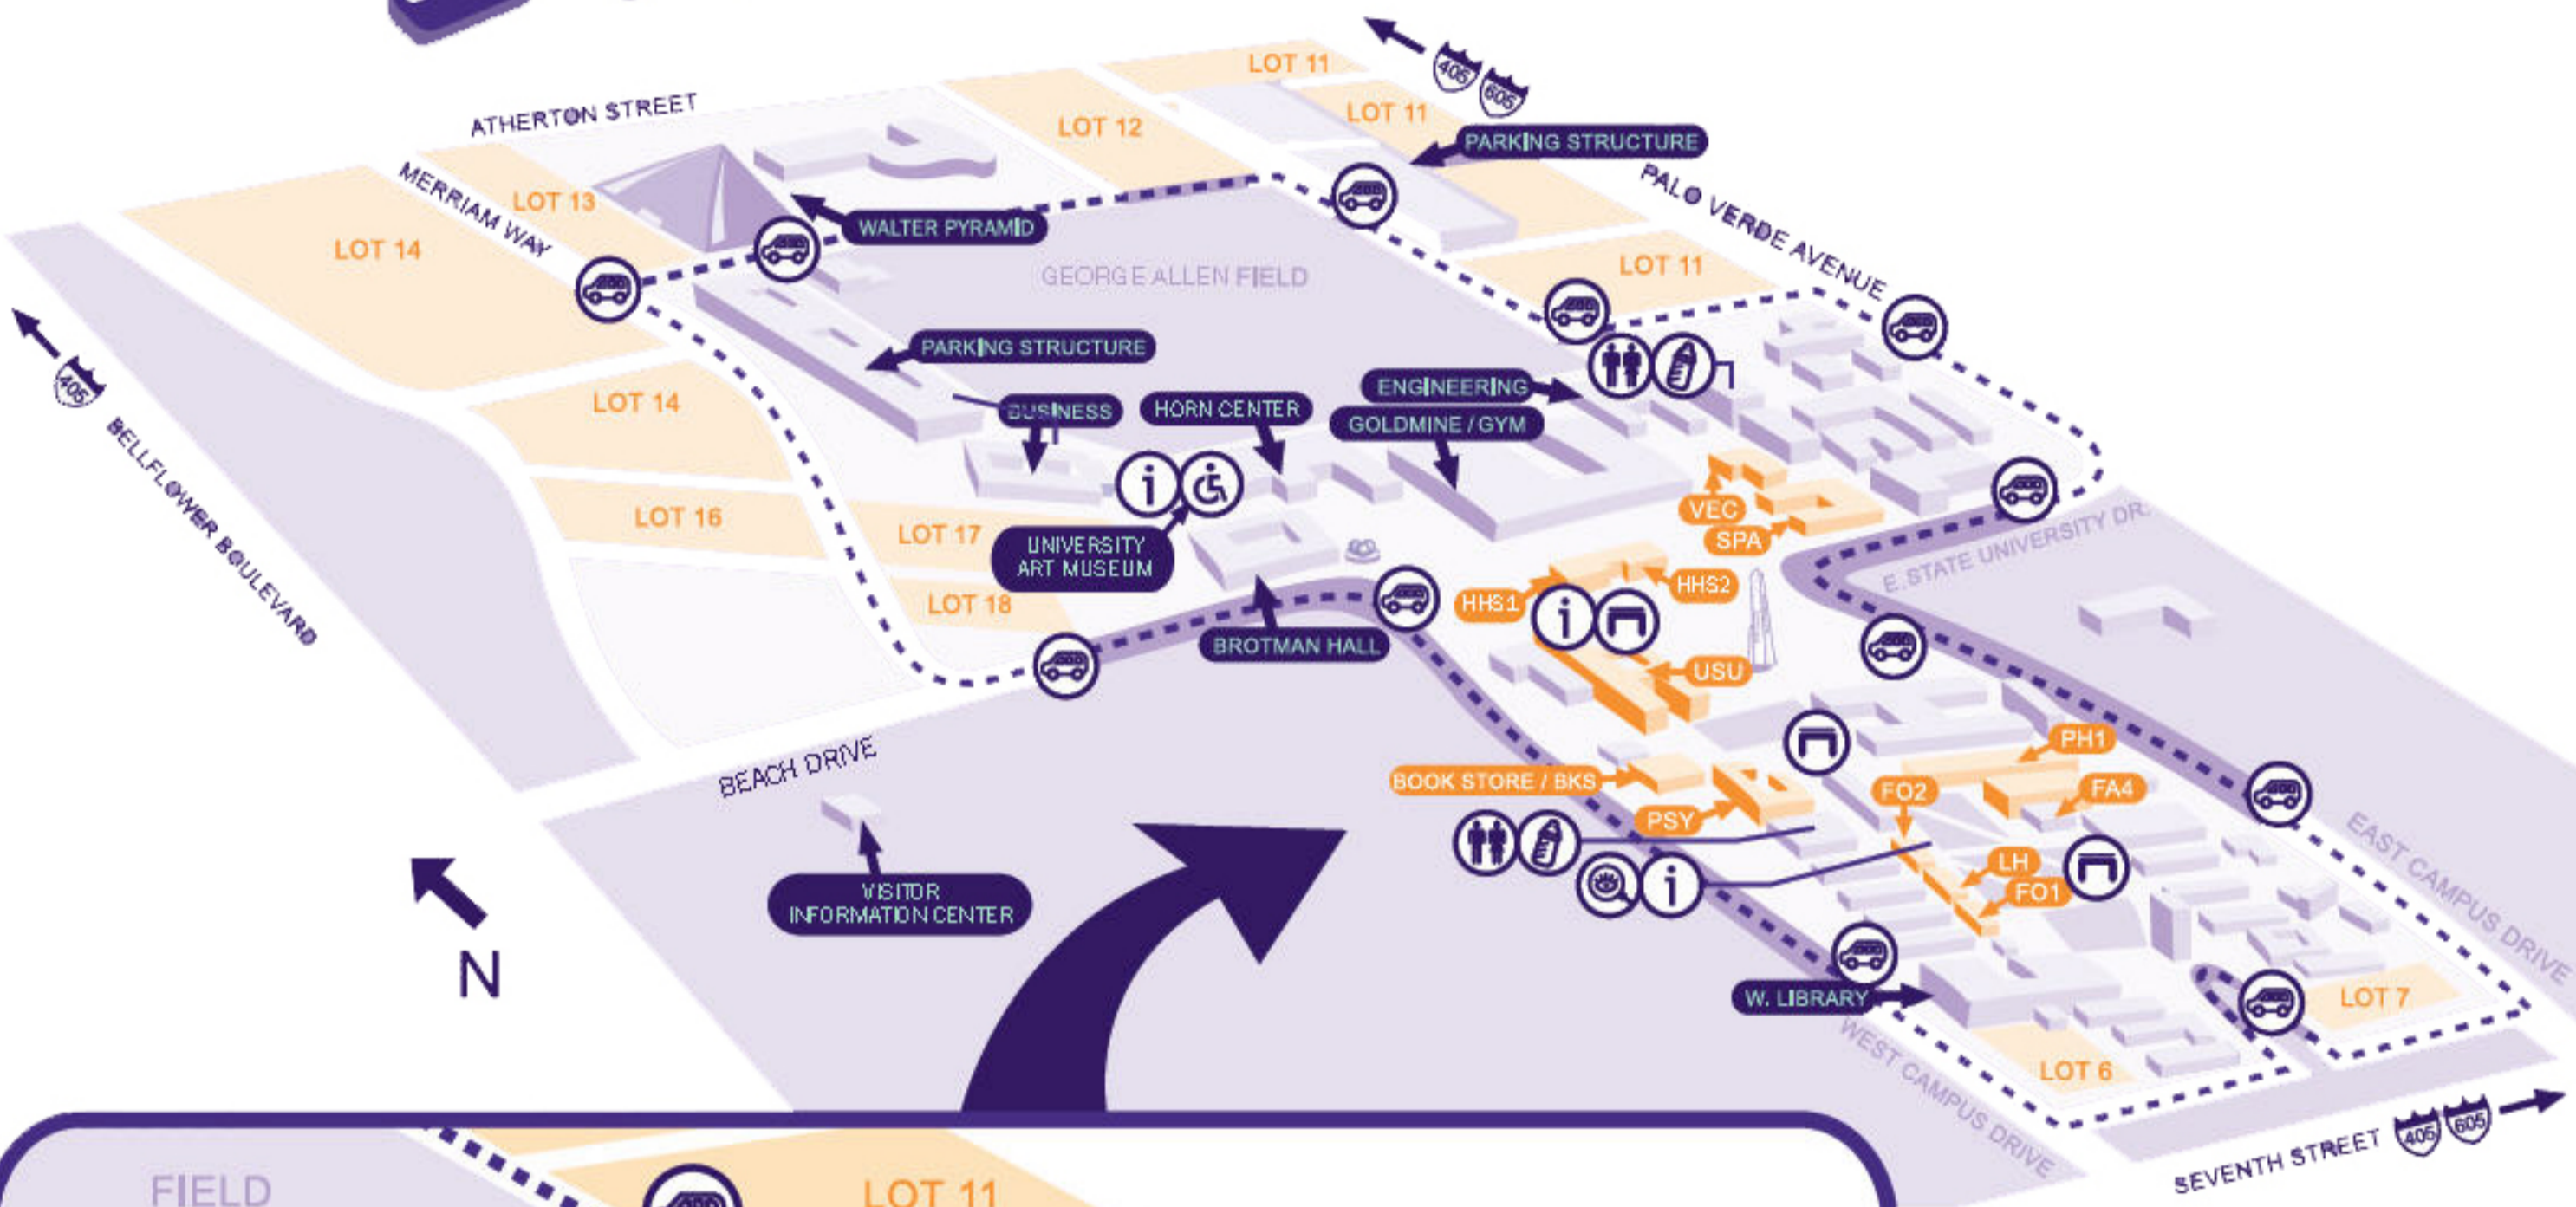

KALEIDOSCOPE

2009

-  Information Booth
-  Wheel Chair Routes (look for this sign)
-  Men's & Women's Restrooms
-  Kaleido-Stage / Dance Floor
-  Lost and Found
-  Baby Changing Stations Area 1
-  Shuttle Services
Operating Hours:
9 a.m. – 5 p.m.

Shuttle Route

Campus Tripper 