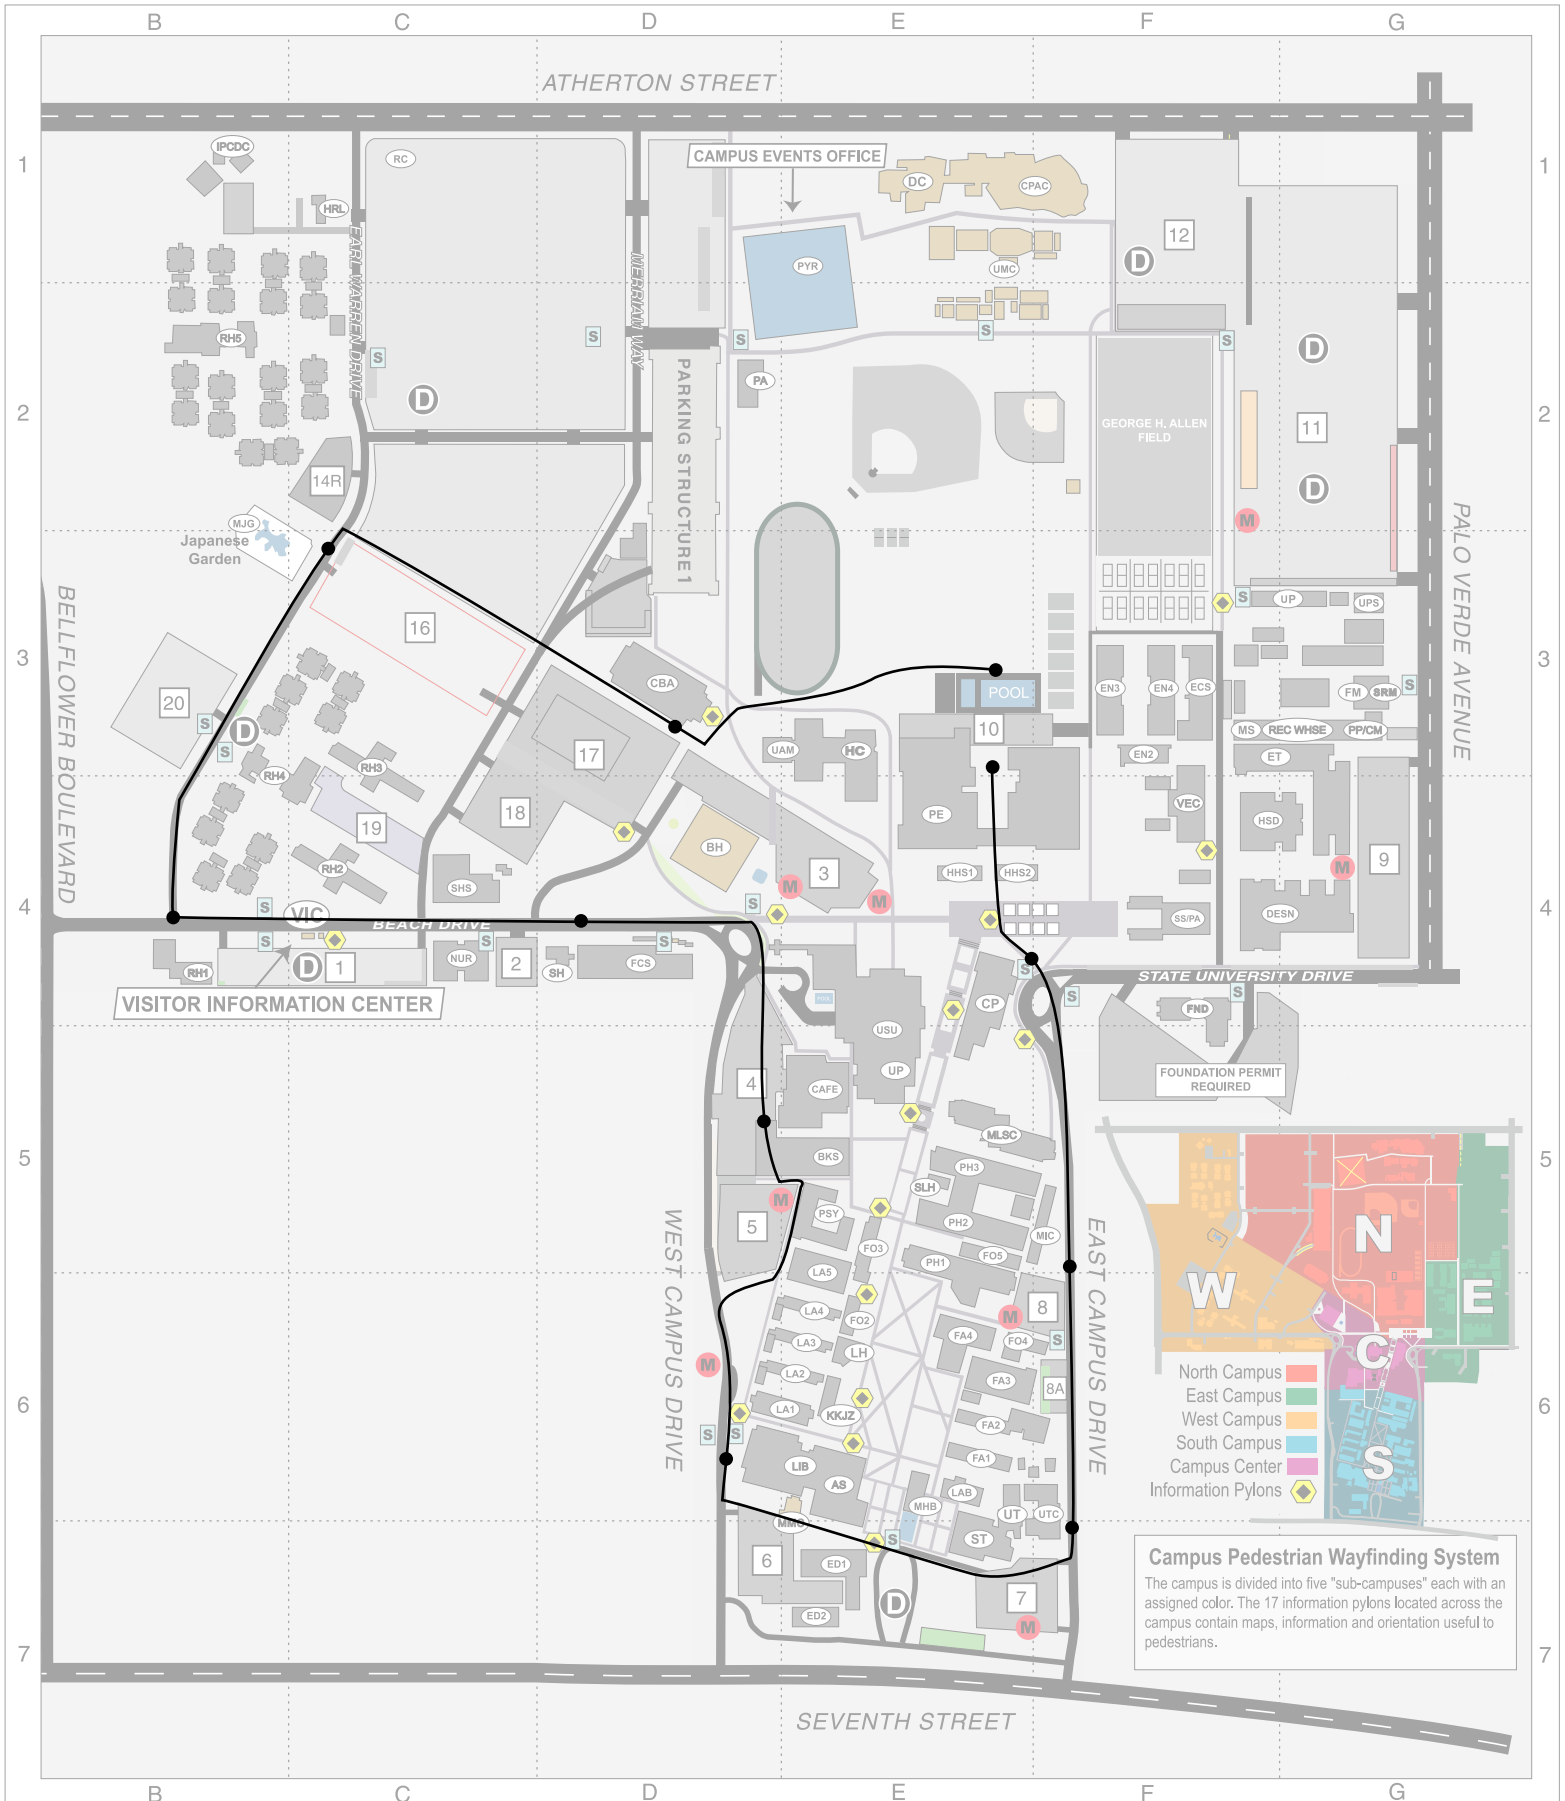

BEACH STRIDERS

Campus Tour • 2.35 miles • aprx. 4700 steps

● = Aprx. 500 Steps

Campus Pedestrian Wayfinding System

The campus is divided into five "sub-campuses" each with an assigned color. The 17 information pylons located across the campus contain maps, information and orientation useful to pedestrians.

- North Campus (Red)
- East Campus (Green)
- West Campus (Orange)
- South Campus (Blue)
- Campus Center (Purple)
- Information Pylons (Yellow Diamond)