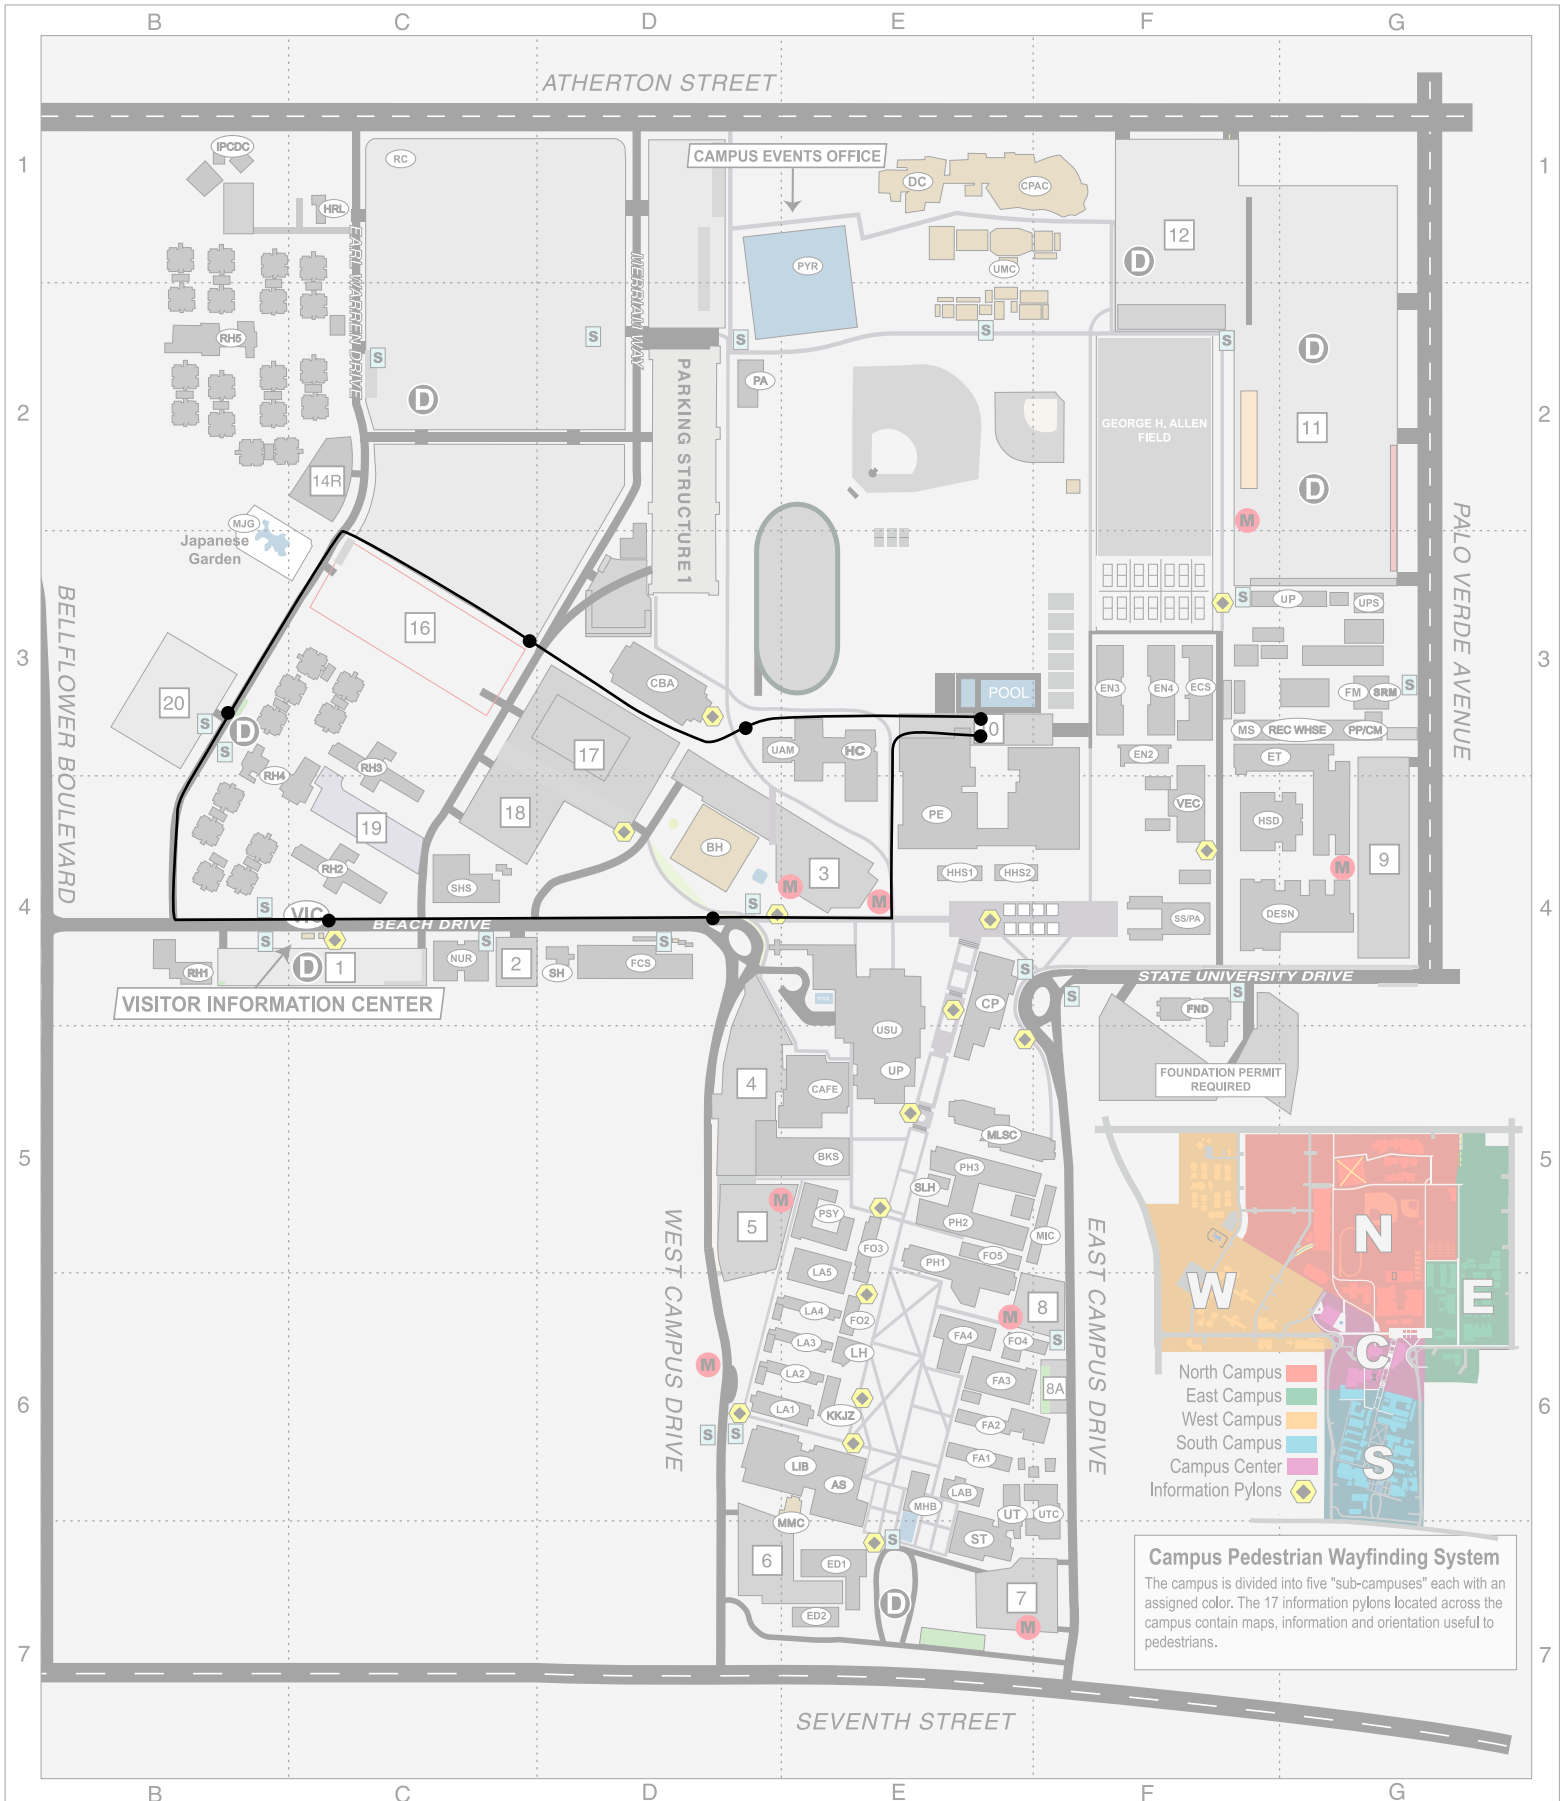

BEACH STRIDERS

Campus Tour • 2.35 miles • aprx. 4700 steps

● = Aprx. 500 Steps

Campus Pedestrian Wayfinding System
 The campus is divided into five "sub-campuses" each with an assigned color. The 17 information pylons located across the campus contain maps, information and orientation useful to pedestrians.

BEACH STRIDERS

Japanese Garden Walk • 1.33 miles • apprx. 2650 steps

● = Apprx. 500 Steps

Campus Pedestrian Wayfinding System

The campus is divided into five "sub-campuses" each with an assigned color. The 17 information pylons located across the campus contain maps, information and orientation useful to pedestrians.

- North Campus
- East Campus
- West Campus
- South Campus
- Campus Center
- Information Pylons

BEACH STRIDERS

Pyramid Square Trail • 1.18 miles • apprx. 2360 steps

● = Apprx. 500 Steps