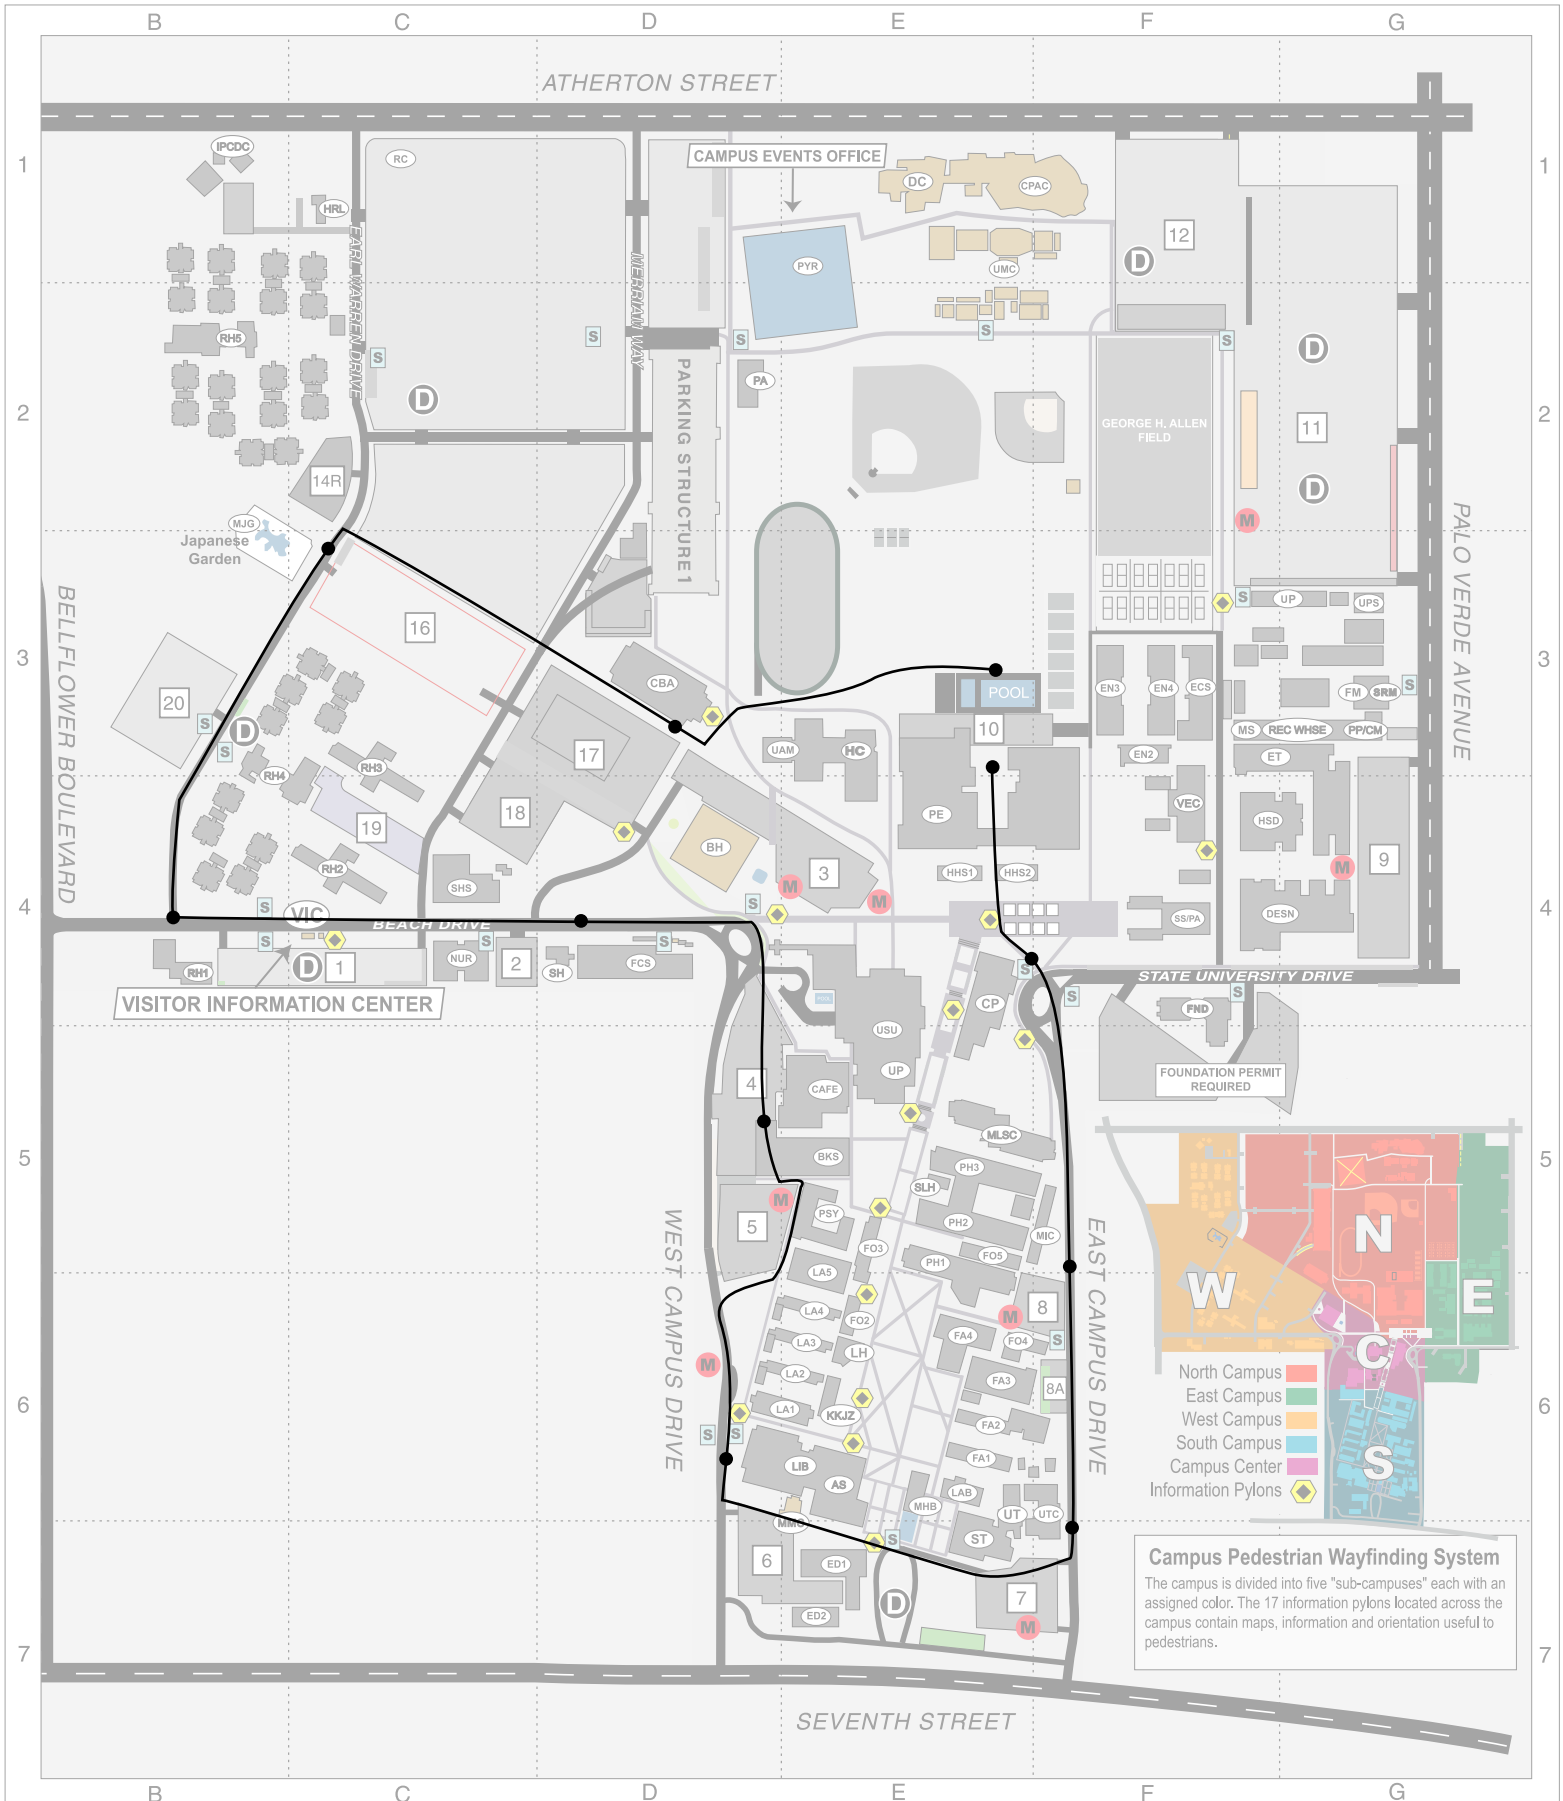

BEACH STRIDERS

Campus Tour • 2.35 miles • aprx. 4700 steps

● = Aprx. 500 Steps

Campus Pedestrian Wayfinding System
 The campus is divided into five "sub-campuses" each with an assigned color. The 17 information pylons located across the campus contain maps, information and orientation useful to pedestrians.

BEACH STRIDERS

Japanese Garden Walk • 1.33 miles • apprx. 2650 steps

● = Apprx. 500 Steps

Campus Pedestrian Wayfinding System

The campus is divided into five "sub-campuses" each with an assigned color. The 17 information pylons located across the campus contain maps, information and orientation useful to pedestrians.

- North Campus
- East Campus
- West Campus
- South Campus
- Campus Center
- Information Pylons

BEACH STRIDERS

Pyramid Square Trail • 1.18 miles • apprx. 2360 steps

● = Apprx. 500 Steps