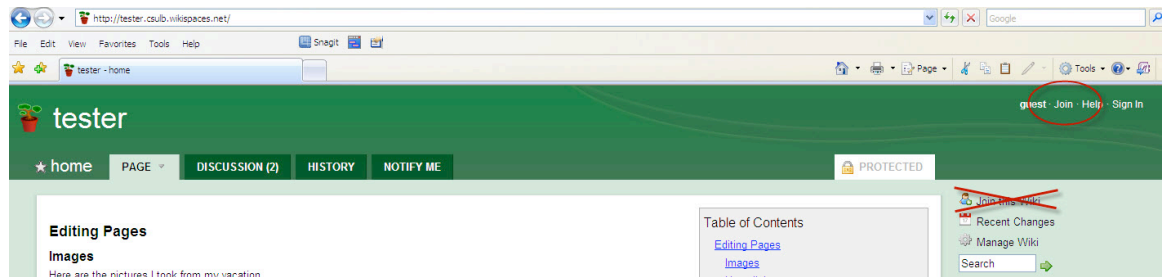

BeachWiki Courses

Instructions for Students

- If you already have a BeachWiki account, skip to step 7.
- **Note: If you already have a BeachWiki account, but your instructor is requiring a specific naming convention for your username, you CAN change your username. Log in to BeachWiki, click on My Account, and select Change Username.**

1. Go to your course wiki and click **Join**. DO NOT click “Join This Wiki.”

2. Click on **Create a New Account**. DO NOT “Sign In.”

3. Complete the “Join Now” form. User name, password, and email address are your choice. (Unless your instructor has specified a format for user names.) Click **Join**.