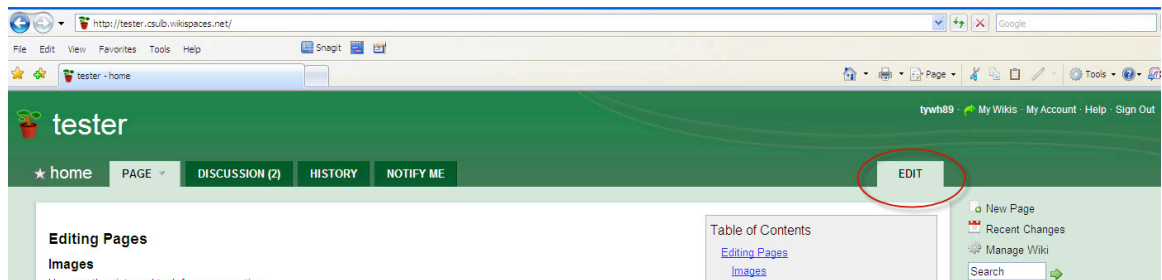

10. Congratulations! You have successfully joined the BeachWiki community and have added yourself to your course wiki.