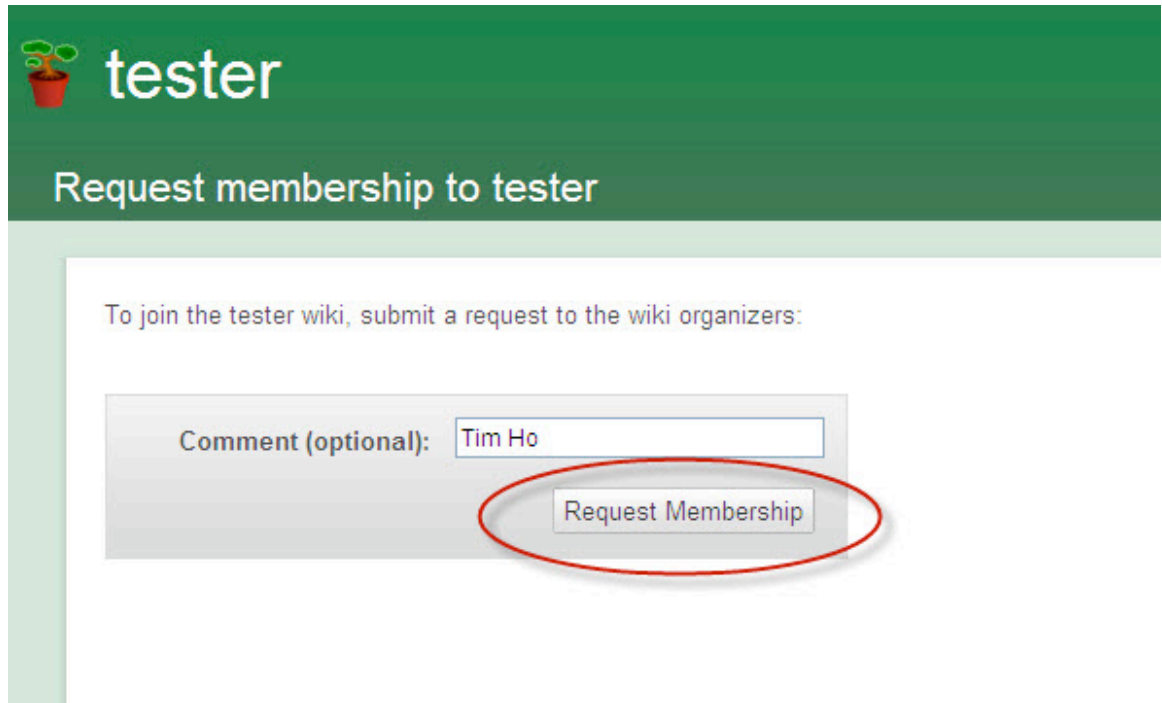

<http://www.csulb.wikispaces.net/t/c/5oRVUK5rMrYEZnM7dHx3Vn>

Jump On In

[Log in now.](#)

Getting Started Tips

[Watch our tours](#) to learn the basics of working in Beach Wiki.

Need assistance?

Contact us at helpdesk@csulb.edu

Sent from <http://csulb.wikispaces.net>

6. You will be brought back to the main BeachWiki page. Notice that your user name now appears in the menu in the upper right of the screen.

7. Return to your course wiki and click on **Join this Wiki**.

8. Request membership to the wiki. Your instructor might ask you to put your name or your CSULB ID in the optional Comment section to help with identification (especially if you are in a large class). Click **Request Membership**.