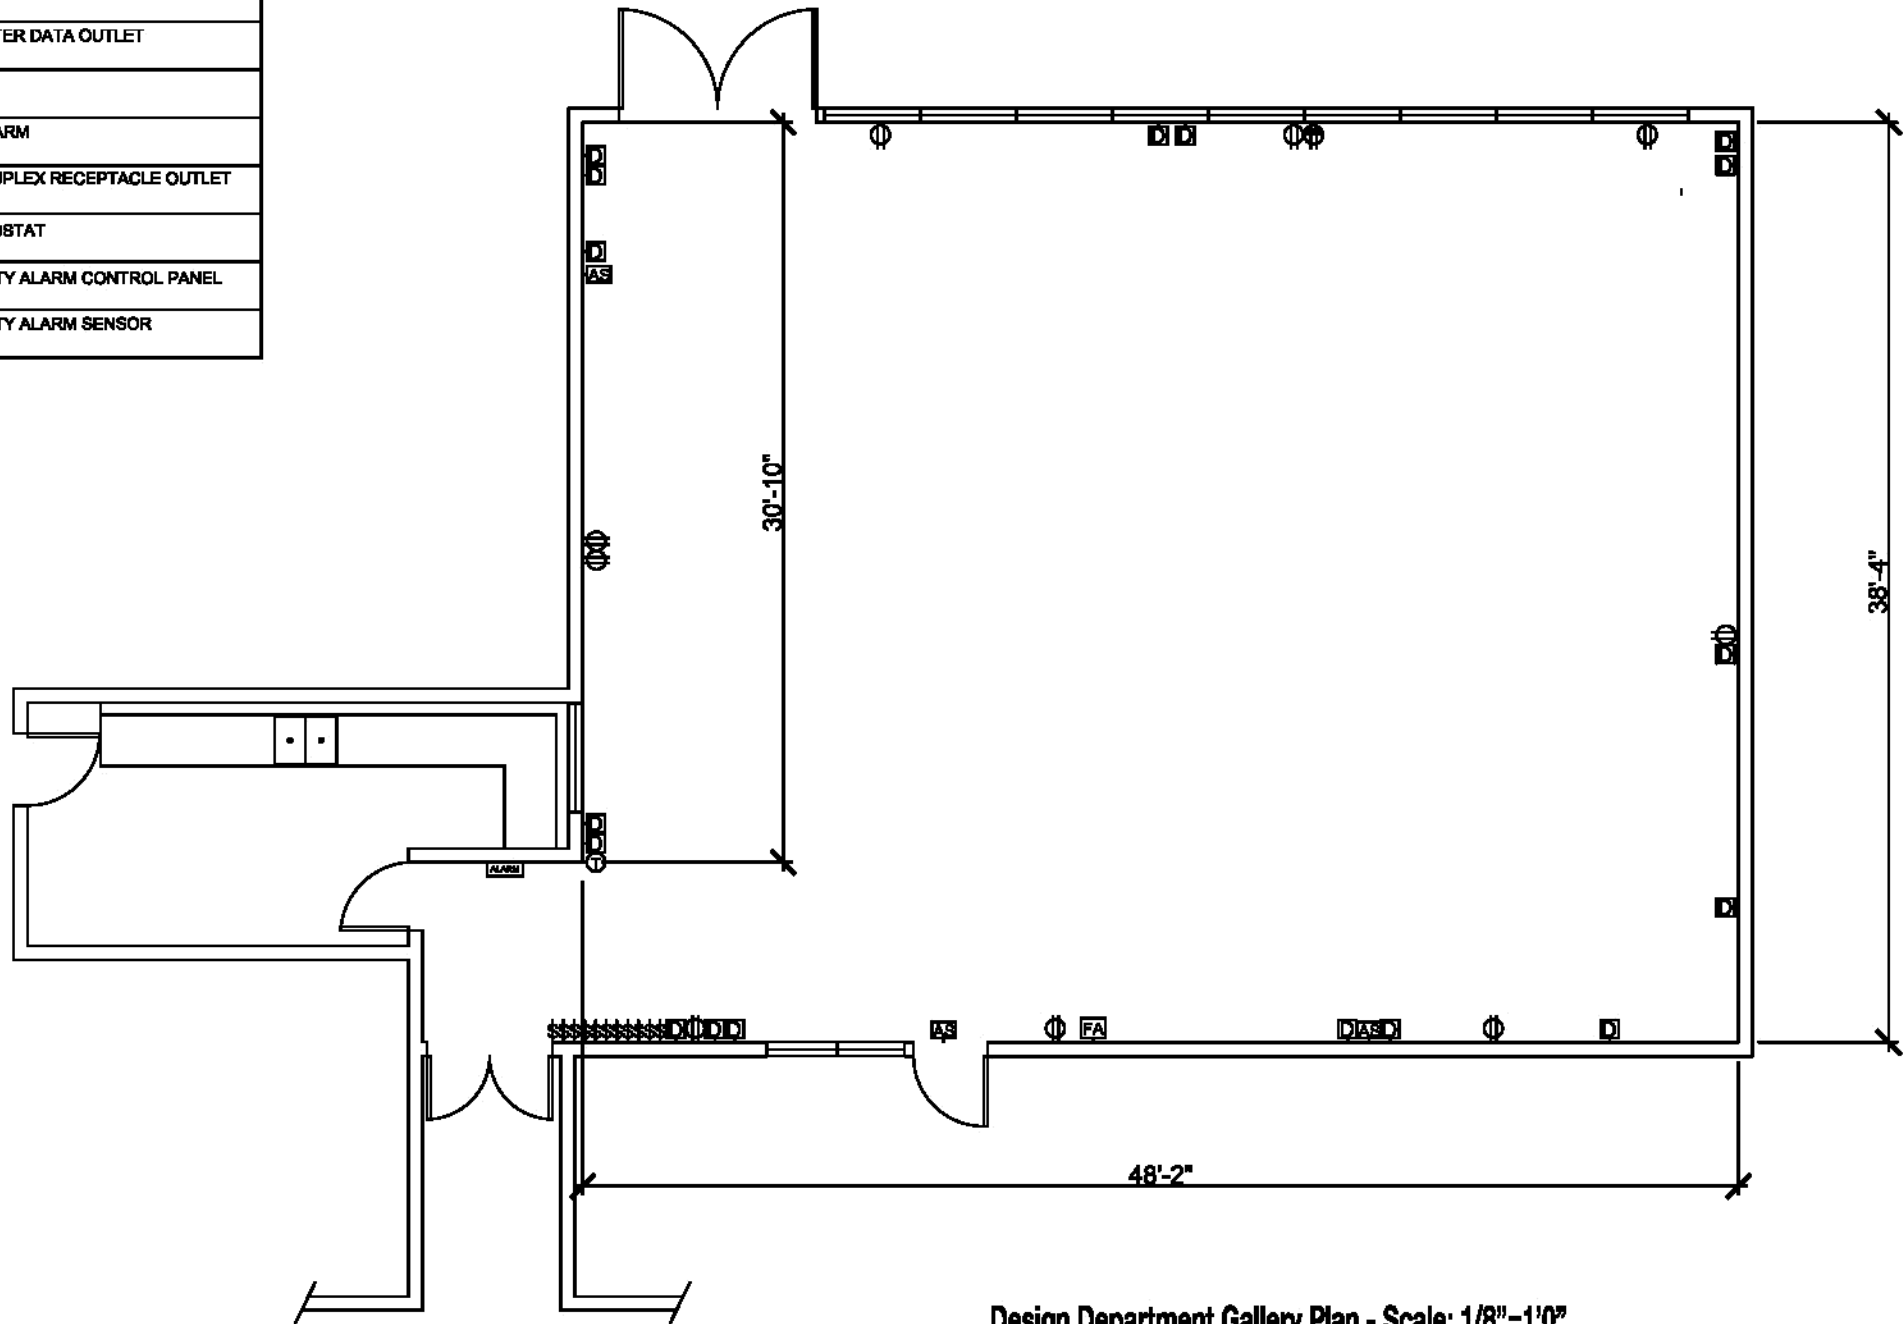

	DUPLEX RECEPTACLE OUTLET
	COMPUTER DATA OUTLET
	SWITCH
	FIRE ALARM
	QUADRUPLEX RECEPTACLE OUTLET
	THERMOSTAT
	SECURITY ALARM CONTROL PANEL
	SECURITY ALARM SENSOR

Design Department Gallery Plan - Scale: 1/8"=1'0"