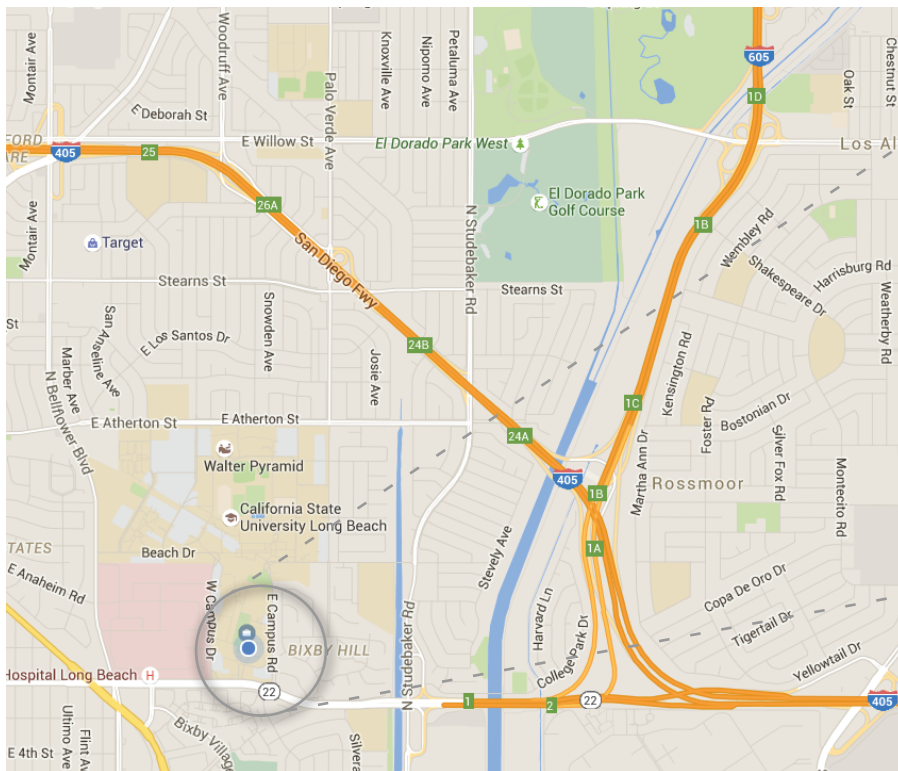

Driving Directions

California State University Long Beach

1250 Bellflower Blvd, Long Beach, CA 90840

via I-405 South

- Get on I-405 S/San Diego Fwy.
- Follow I-405 S/San Diego Fwy to Long Beach.
- ⤴ Take exit 23 for CA-22 W/7th Street toward Long Beach.
- ⤴ Merge onto CA-22 W/7th St.
- ➡ Turn right onto E Campus Rd.

Driving Directions

California State University Long Beach

1250 Bellflower Blvd, Long Beach, CA 90840

via I-405 North

- Get on I-405 N/San Diego Fwy.
- Follow I-405 N/San Diego Fwy to Long Beach.
- Follow signs for California 22 W/Long Beach.
- ⤴ Keep right at the fork to continue on CA-22 W/7th St.
- ➡ Turn right onto E Campus Rd.

Driving Directions

California State University Long Beach

1250 Bellflower Blvd, Long Beach, CA 90840

via I-605 South

- Get on I-605 South.
- Follow I-605 South to Long Beach.
- ⤴ Use the right 2 lanes to take exit 1A to merge onto CA-22 W/7th Street toward Long Beach.
- ⤴ Merge onto CA-22 W/7th St.
- ➡ Turn right onto E Campus Rd.

- Please park in Lot-E8 near E 7th Street (employee parking M-F before 5:30 PM)
- Daily parking permits can be purchased for $15 at the electronic kiosk located near the Theatre Arts building ($10 evening/weekend).
- Proceed to the Language Arts Building (LAB). The workshop will be held in the Language Lab in LAB room 306.