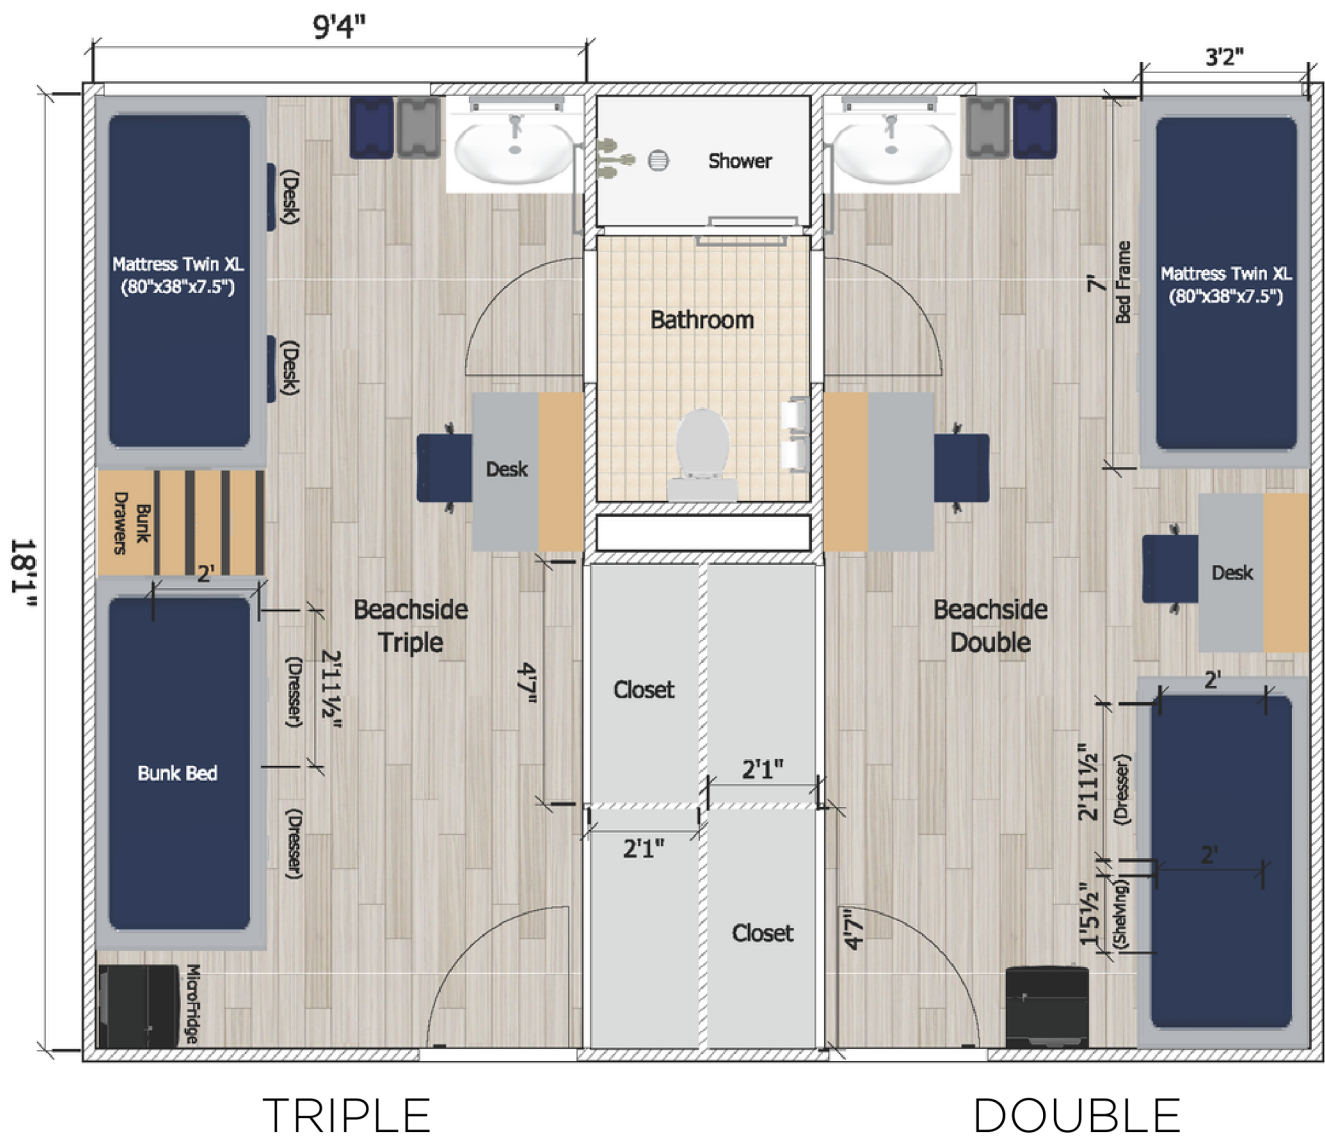

BEACHSIDE VILLAGE

STANDARD TRIPLE & DOUBLE ROOMS

ATLANTIC & PACIFIC HALLS

FLOOR PLAN

This floor plan shows a typical room for this room type.

Actual rooms may vary slightly in layout and features.

Measurements/furniture depicted are generalized and may not be accurate.